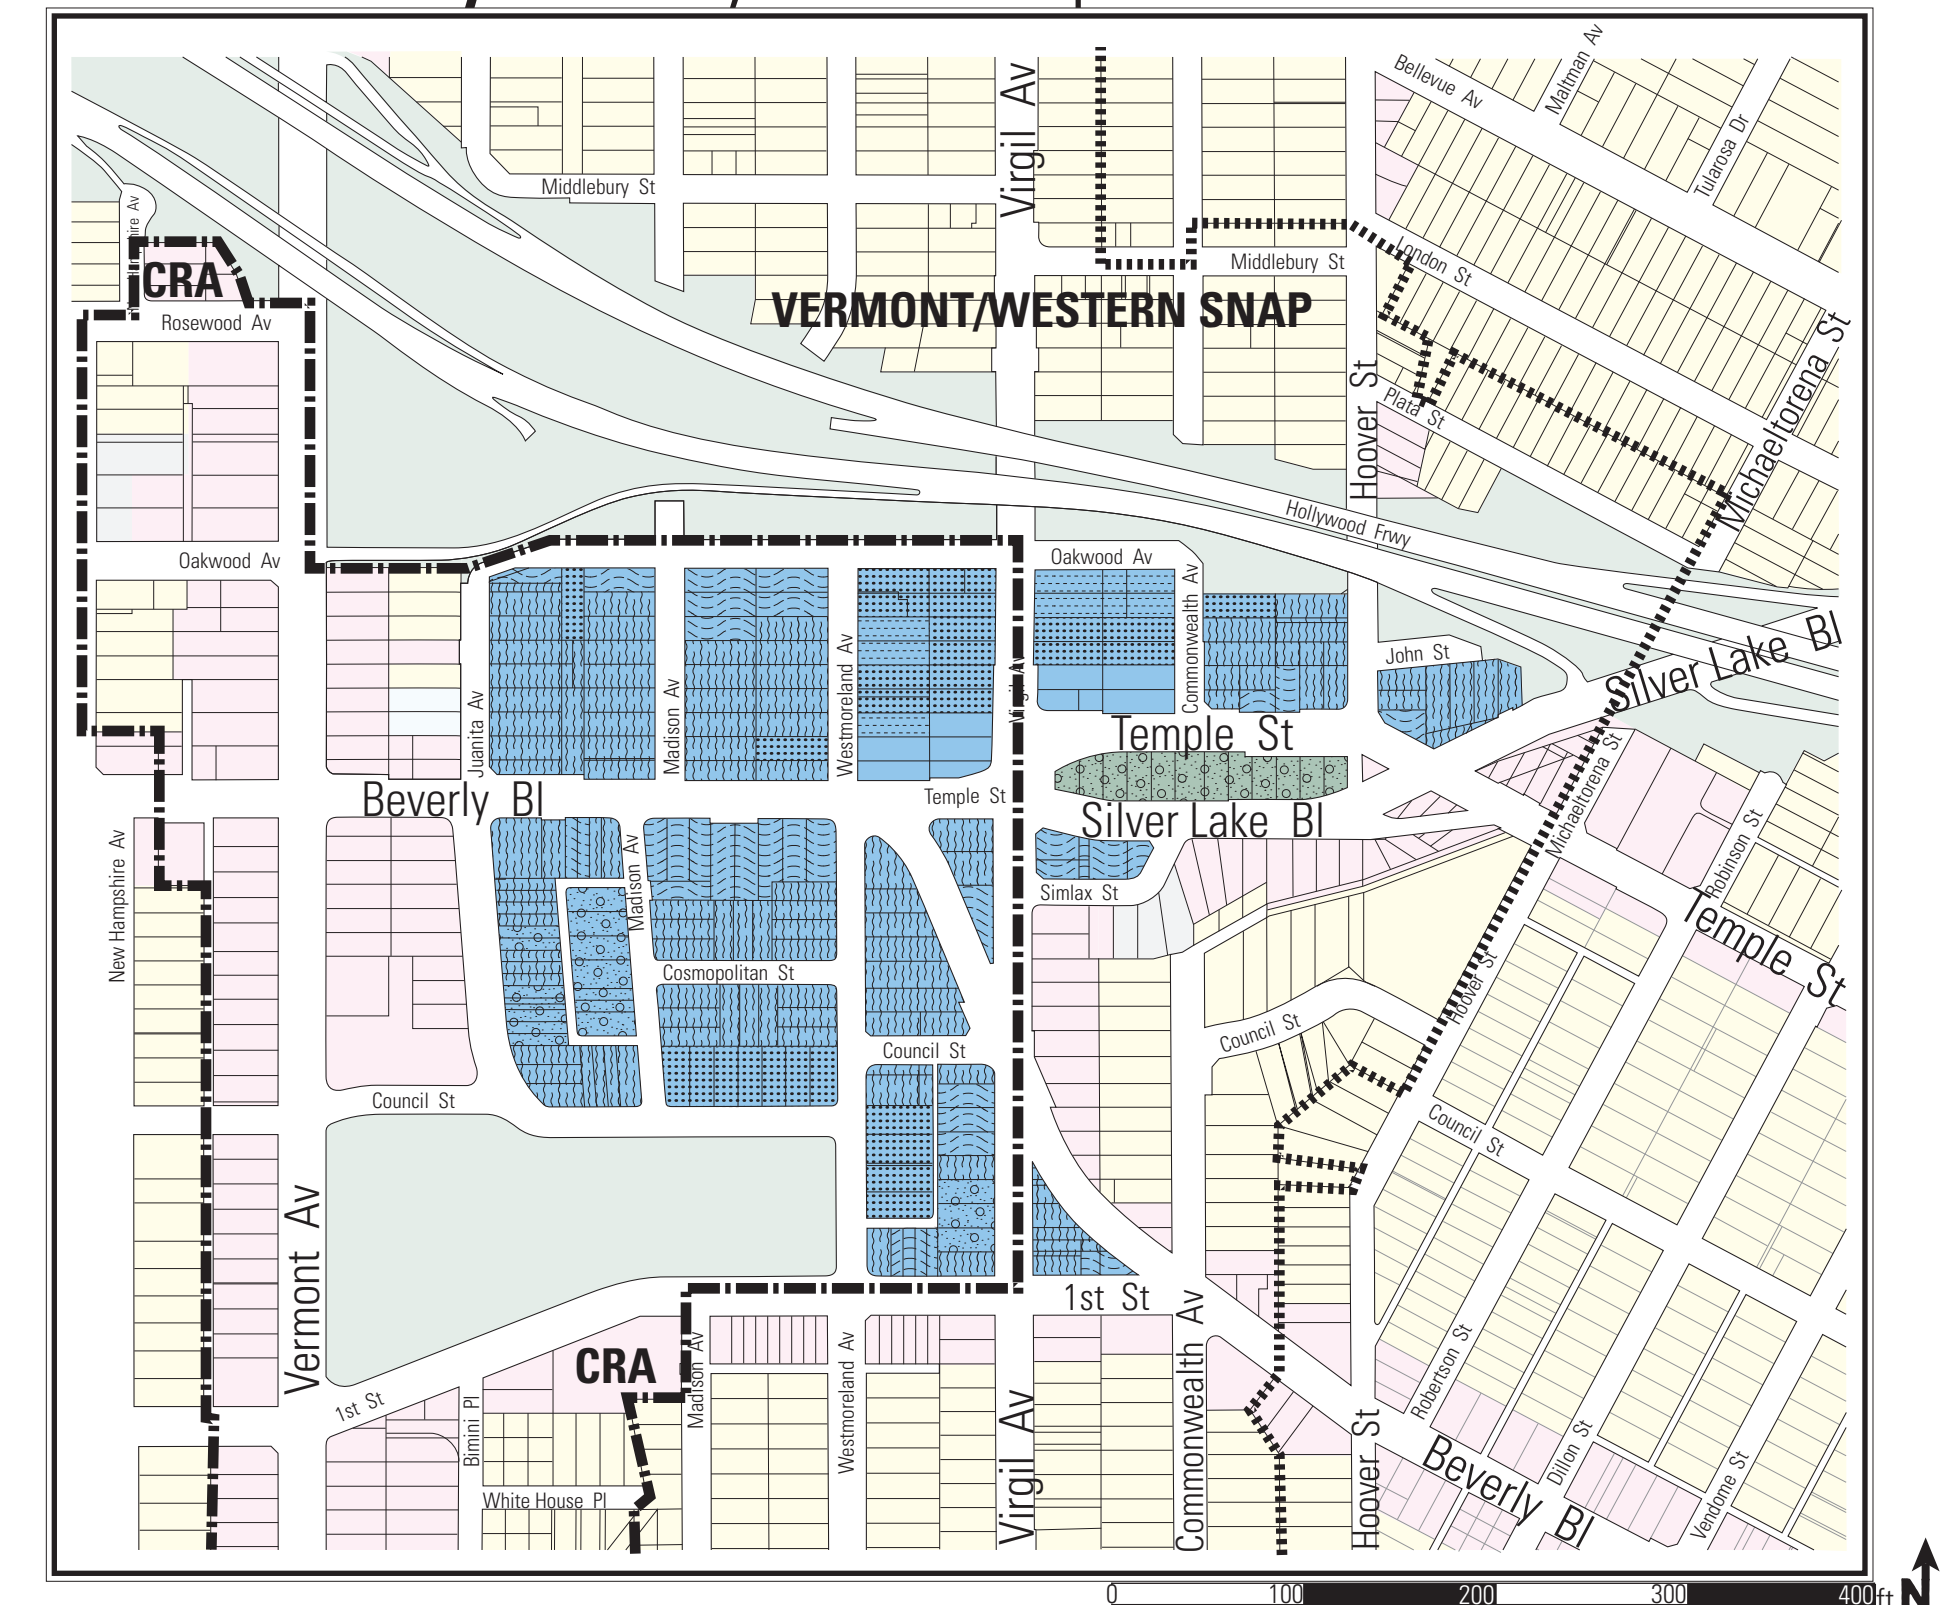

Industrial Survey: Hollywood — Map 1

Industrial Survey: Hollywood — Map 3

Industrial Survey: Hollywood — Map 2

- Industrial Preservation Areas • No Residential**
- Industrial
  - Existing Studio
  - Theater Row
  - Office / Retail / Industrial
- Proposed Changes**
- Change to Public Facility
  - Allow Residential or Commercial Uses
- Special Boundaries**
- Pending Zone Change Applications
  - CRA Project Areas
  - City Planning Special Districts
- Generalized Zoning**
- Single Family, Agricultural
  - Residential
  - Commercial
  - Industrial
  - Parking
  - Open Space
  - Public Facility
- Land Uses as Surveyed**
- Residential
  - Commercial
  - Industrial
  - Institutional
  - Other

Industrial Survey: Hollywood — Map 4