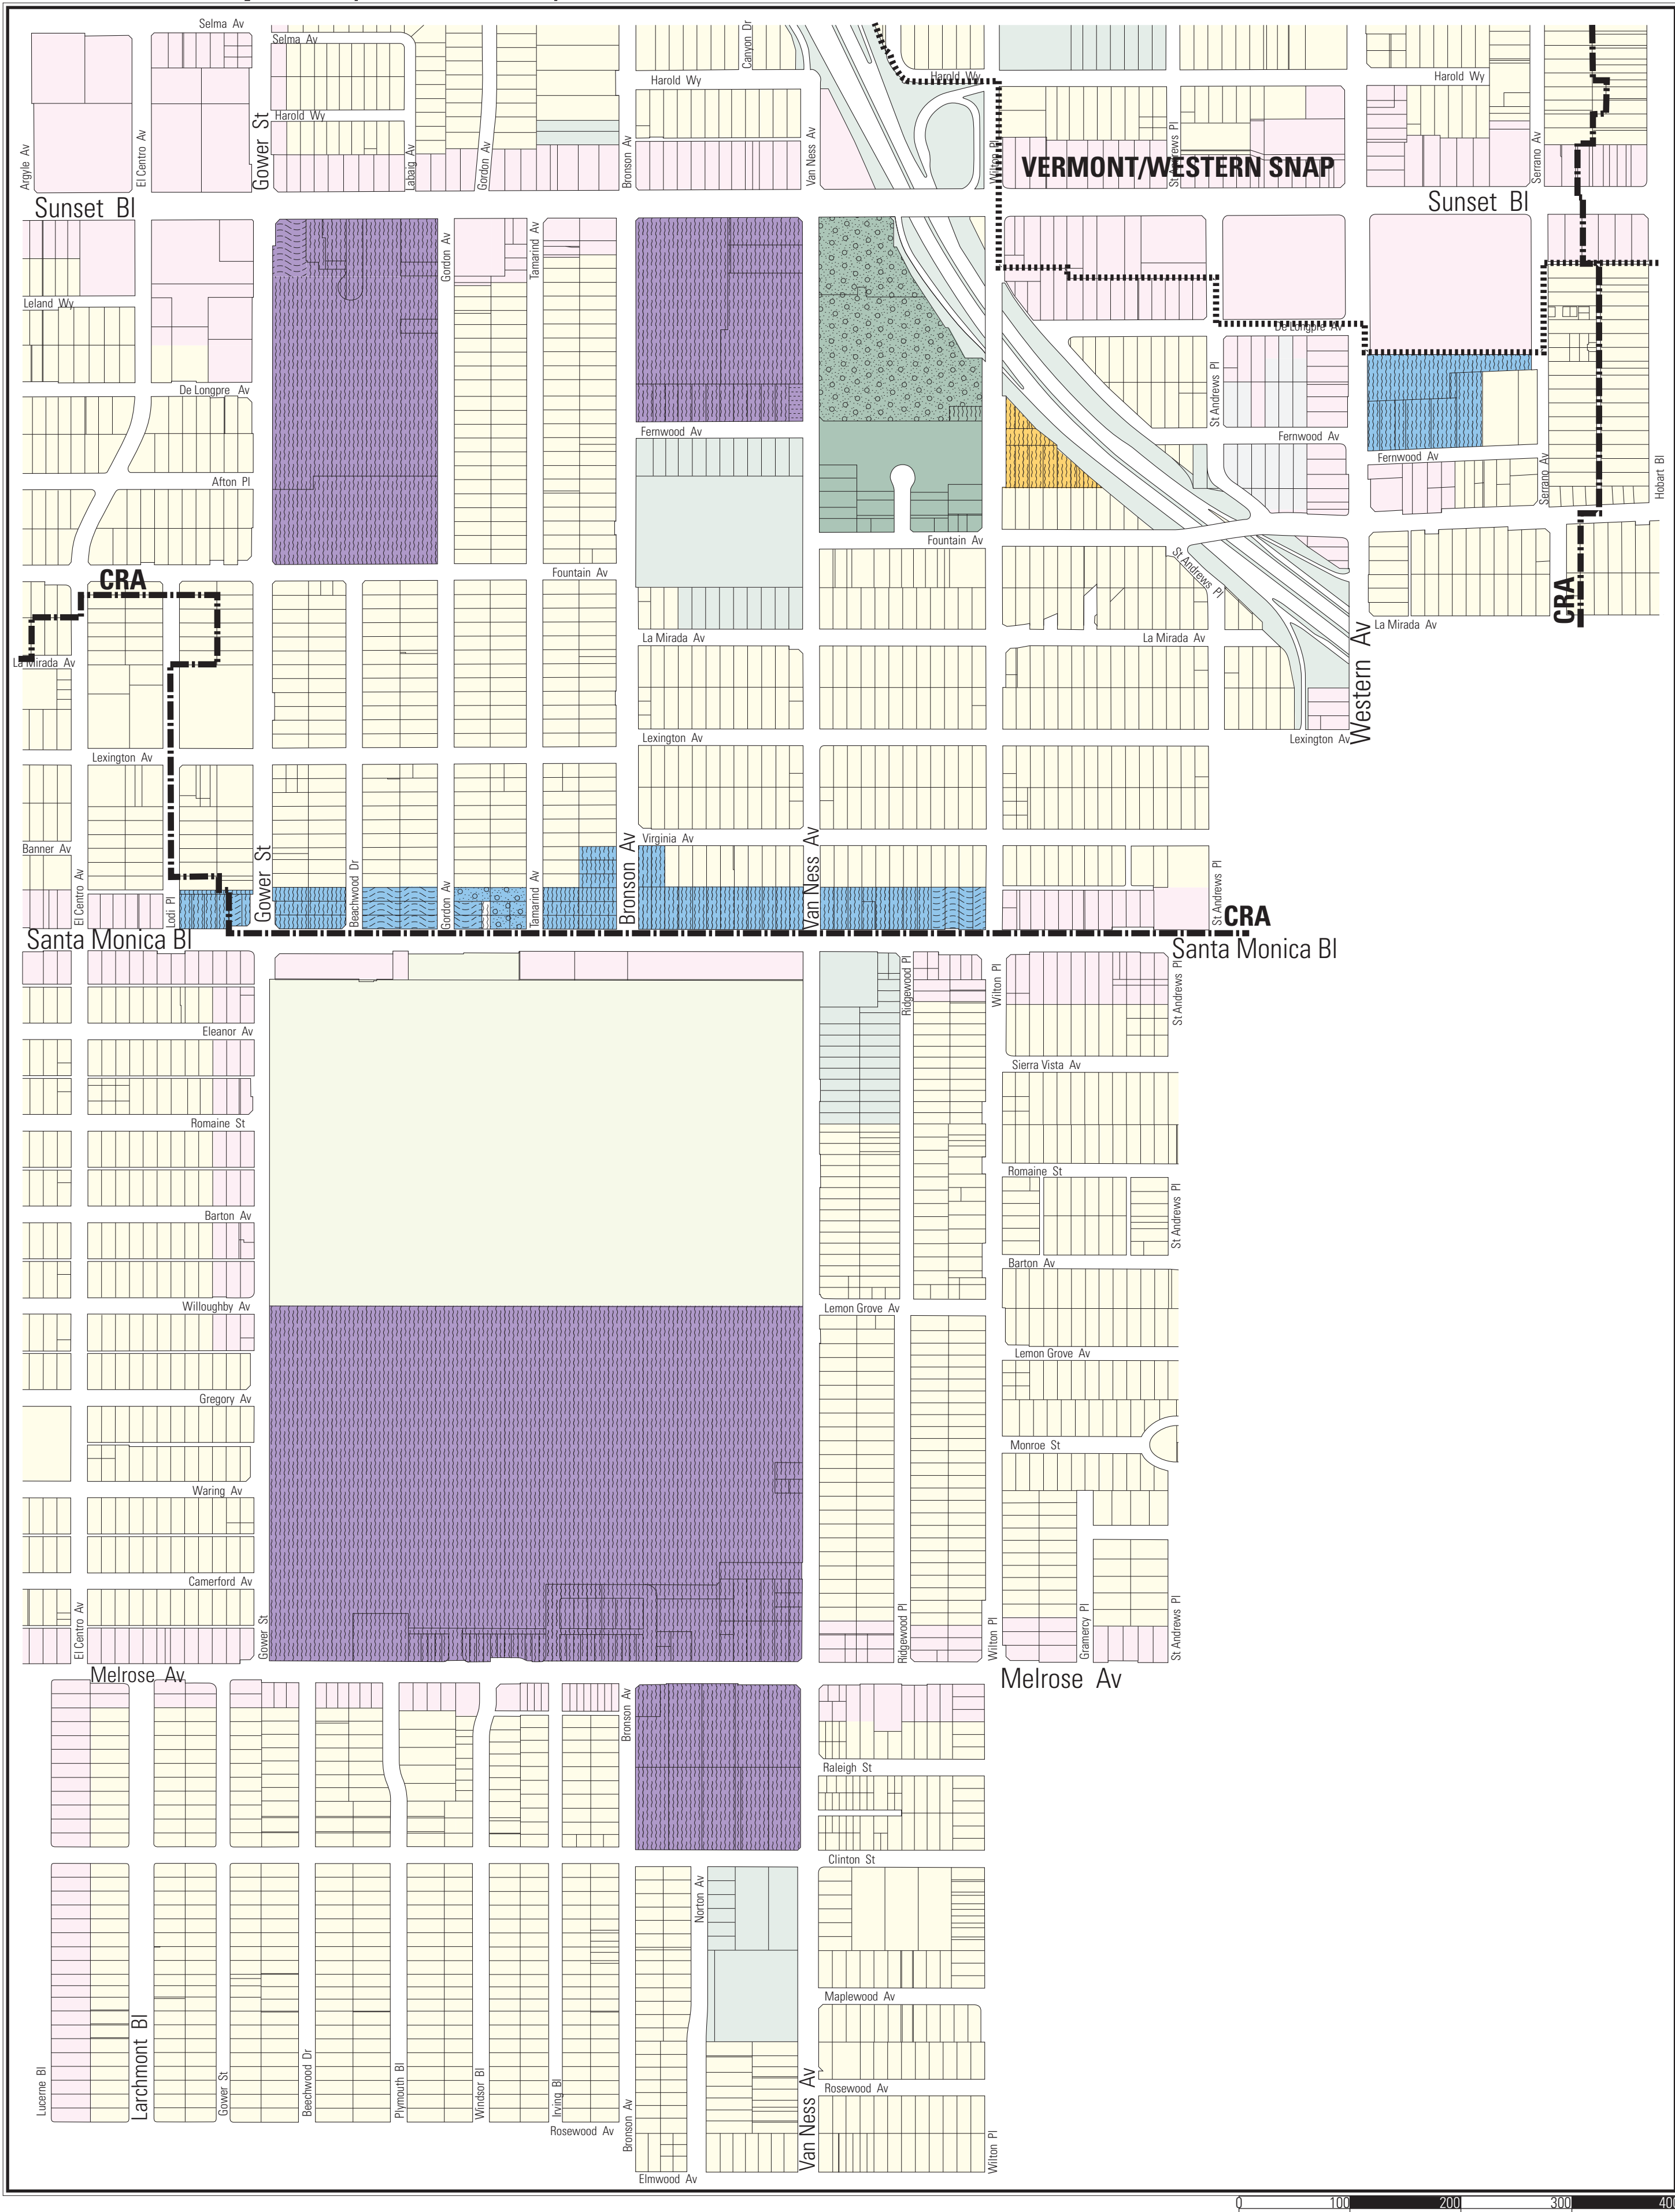

Industrial Survey: Hollywood — Map 1

Industrial Survey: Hollywood — Map 3

Industrial Survey: Hollywood — Map 2

- Industrial Preservation Areas • No Residential**
- Industrial
  - Existing Studio
  - Theater Row
  - Office / Retail / Industrial
- Proposed Changes**
- Change to Public Facility
  - Allow Residential or Commercial Uses
- Special Boundaries**
- Pending Zone Change Applications
  - CRA Project Areas
  - City Planning Special Districts
- Generalized Zoning**
- Single Family, Agricultural
  - Residential
  - Commercial
  - Industrial
  - Parking
  - Open Space
  - Public Facility
- Land Uses as Surveyed**
- Residential
  - Commercial
  - Industrial
  - Institutional
  - Other

Industrial Survey: Hollywood — Map 4