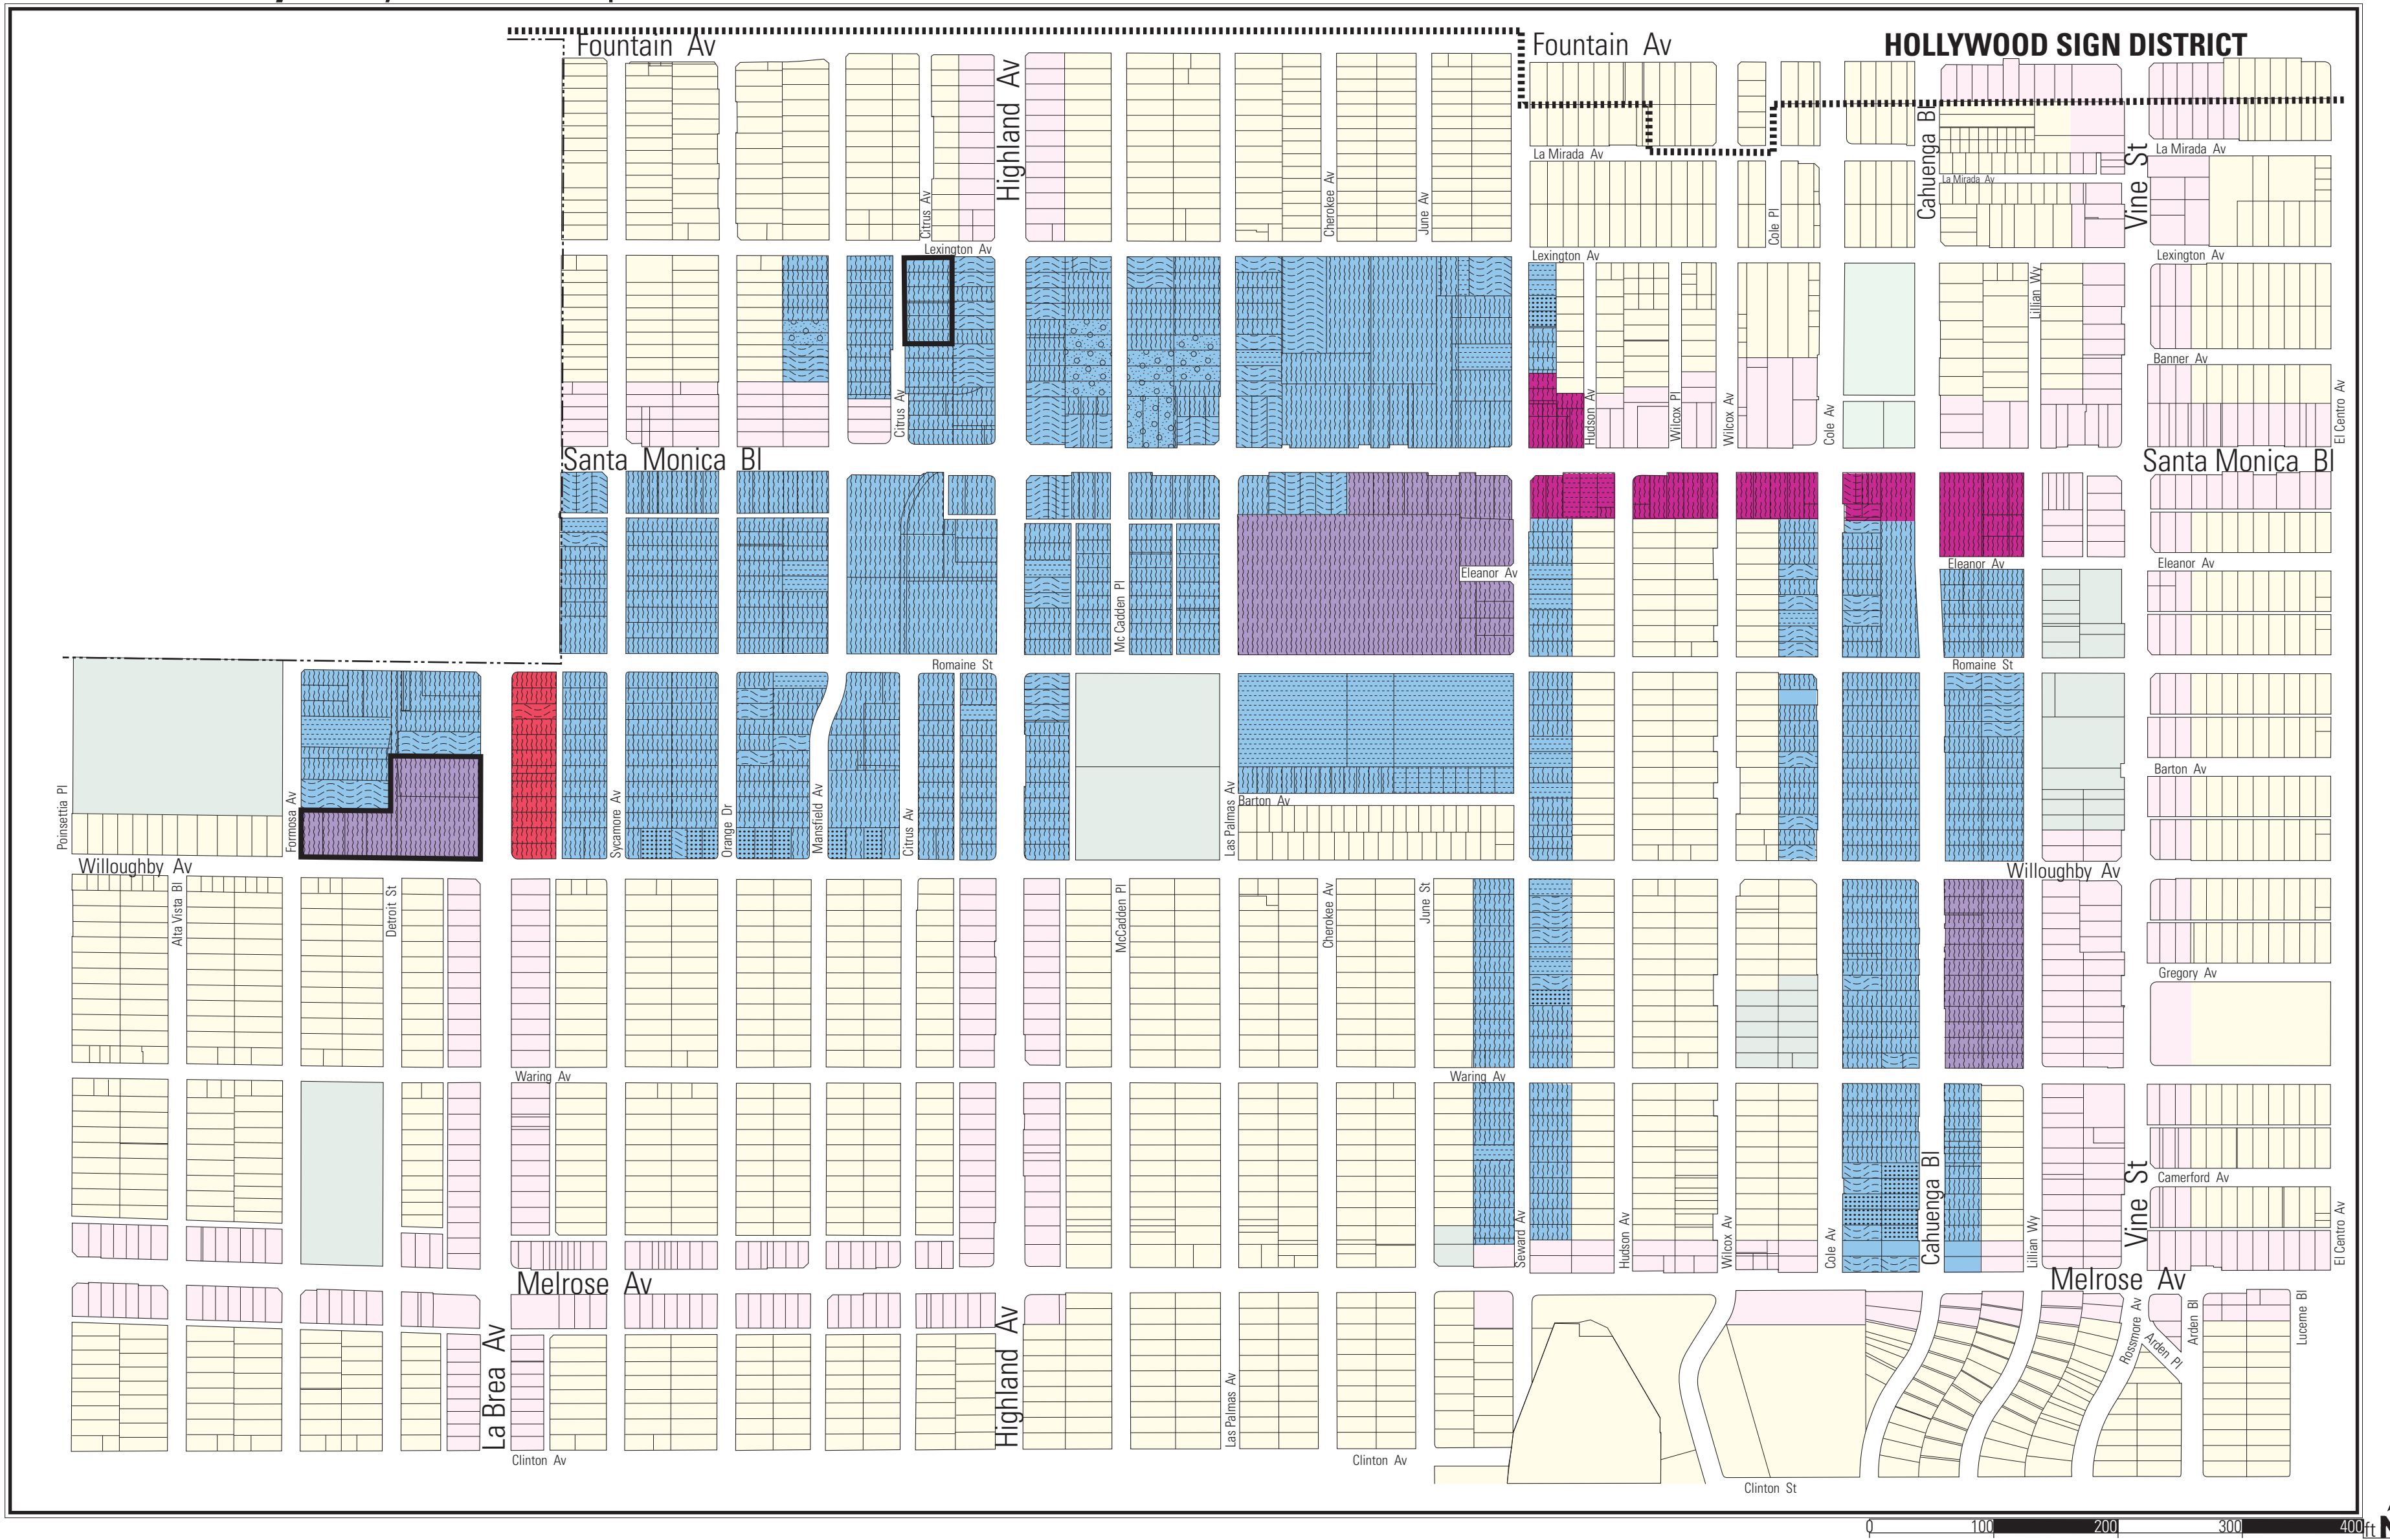

Industrial Survey: Hollywood — Map 1

Industrial Survey: Hollywood — Map 3

Industrial Survey: Hollywood — Map 2

- Industrial Preservation Areas • No Residential**
- Industrial
  - Existing Studio
  - Theater Row
  - Office / Retail / Industrial
- Proposed Changes**
- Change to Public Facility
  - Allow Residential or Commercial Uses
- Special Boundaries**
- Pending Zone Change Applications
  - CRA Project Areas
  - City Planning Special Districts
- Generalized Zoning**
- Single Family, Agricultural
  - Residential
  - Commercial
  - Industrial
  - Parking
  - Open Space
  - Public Facility
- Land Uses as Surveyed**
- Residential
  - Commercial
  - Industrial
  - Institutional
  - Other

Industrial Survey: Hollywood — Map 4