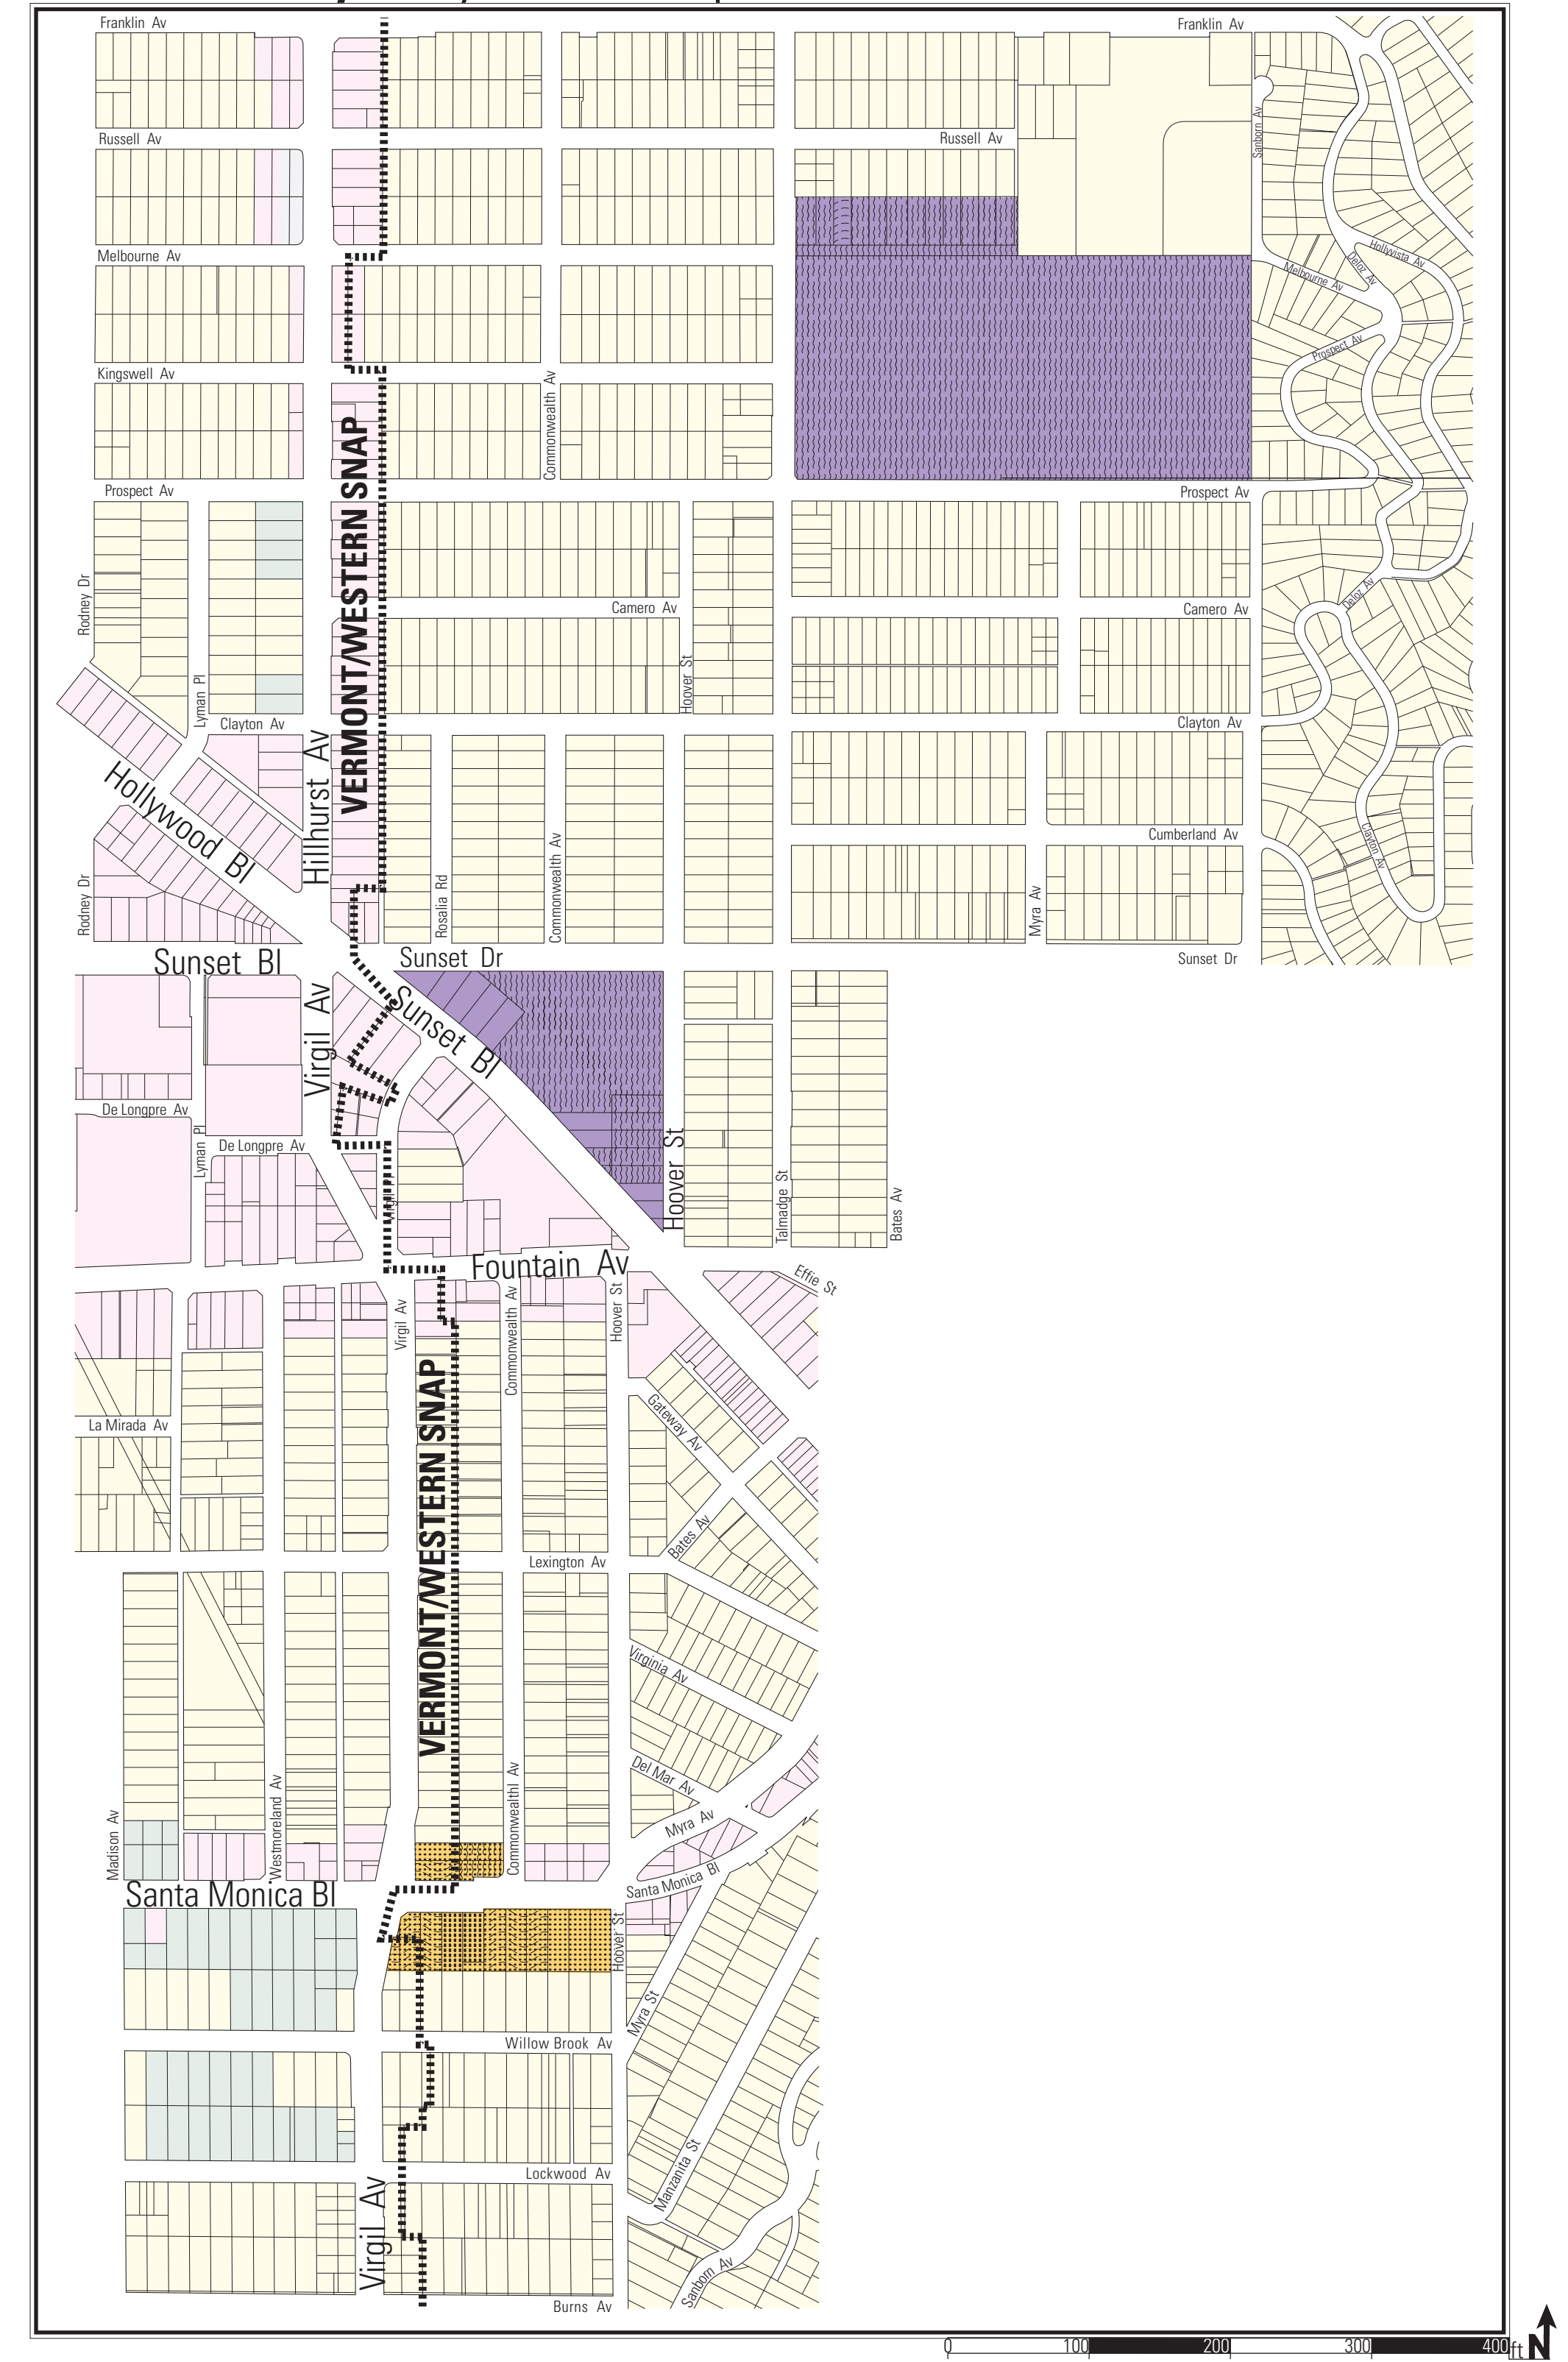

Industrial Survey: Hollywood — Map 1

Industrial Survey: Hollywood — Map 3

Industrial Survey: Hollywood — Map 2

- Industrial Preservation Areas • No Residential**
- Industrial
  - Existing Studio
  - Theater Row
  - Office / Retail / Industrial
- Proposed Changes**
- Change to Public Facility
  - Allow Residential or Commercial Uses
- Special Boundaries**
- Pending Zone Change Applications
  - CRA Project Areas
  - City Planning Special Districts
- Generalized Zoning**
- Single Family, Agricultural
  - Residential
  - Commercial
  - Industrial
  - Parking
  - Open Space
  - Public Facility
- Land Uses as Surveyed**
- Residential
  - Commercial
  - Industrial
  - Institutional
  - Other

Industrial Survey: Hollywood — Map 4