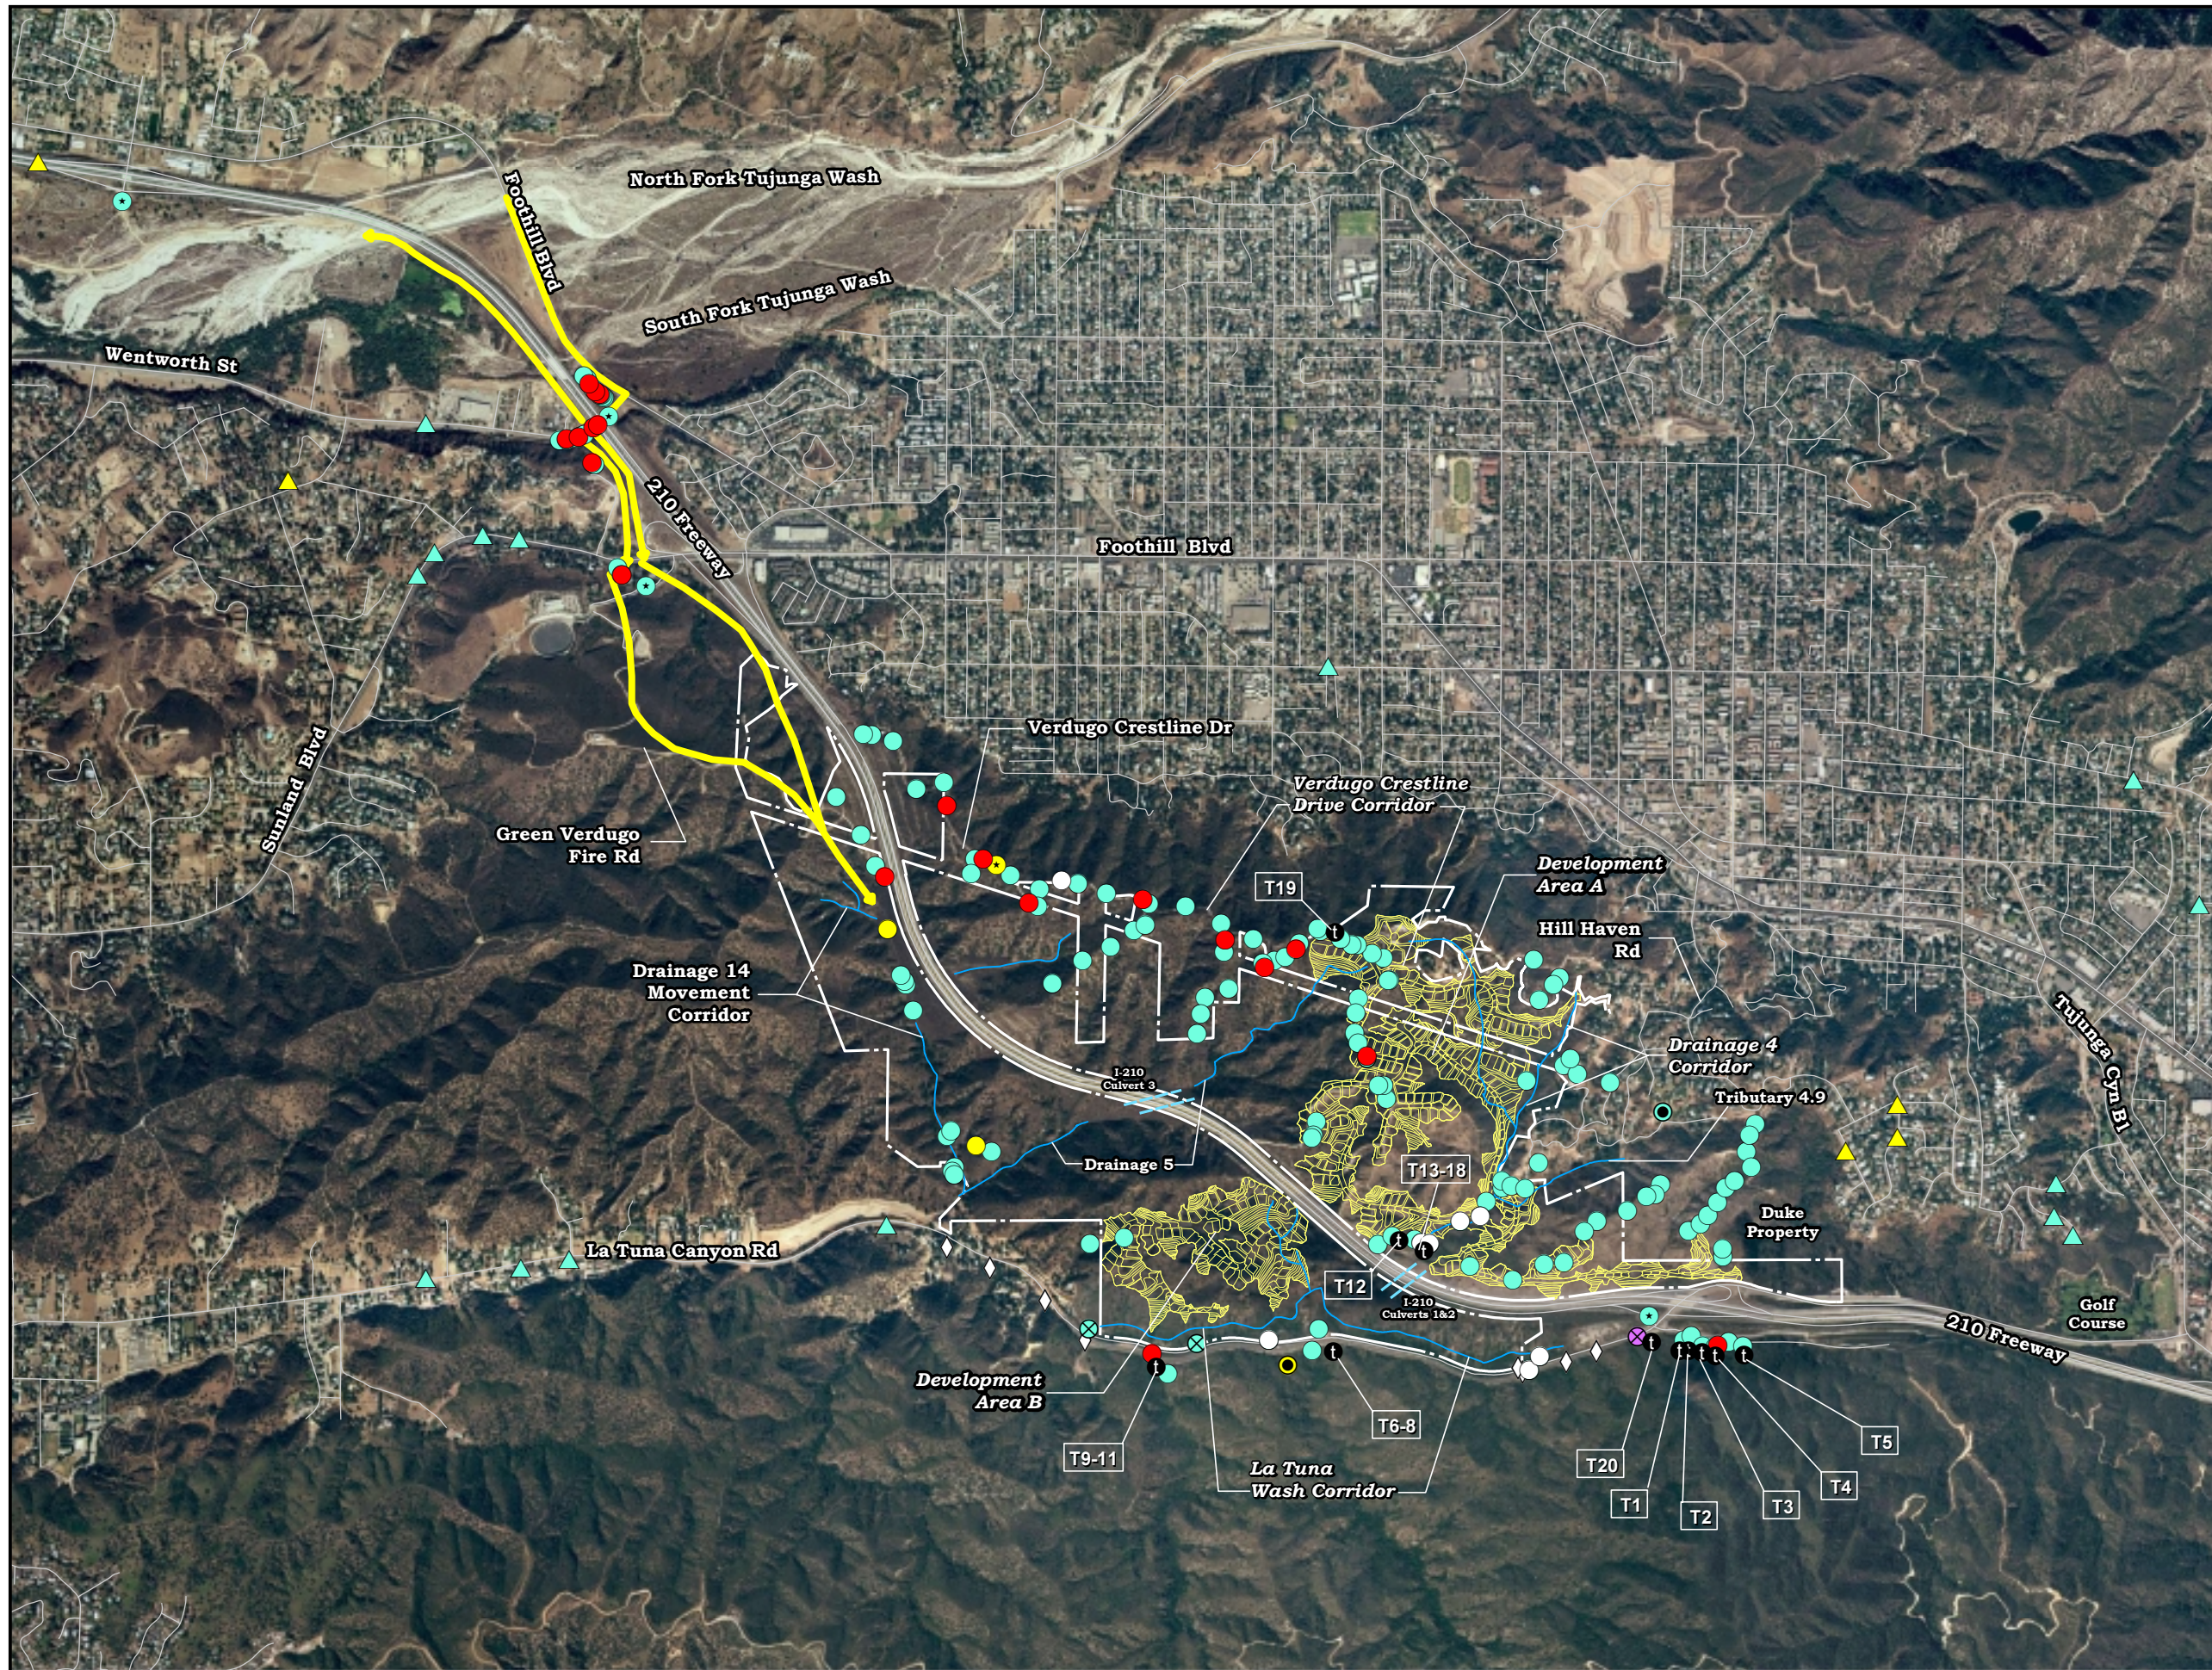

Adapted from USGS Los Angeles Quadrangle

**CANYON HILLS**  
Regional Map

GLENN LUKOS ASSOCIATES

EXHIBIT 1

# CANYON HILLS

City of Los Angeles | California

## LEGEND

- COYOTE SCAT
- ⊙ COYOTE SIGHTING
- ⊕ COYOTE TRACK
- ⊗ DEAD COYOTE
- ▲ DEAD COYOTE (Swift et al. 1993)
- DEER SCAT
- ⊙ DEER SIGHTING
- ⊕ DEER TRACK
- ⊗ DEAD DEER
- ▲ DEAD DEER (Swift et al. 1993)
- RACCOON TRACK
- FOX SCAT
- ⊗ DEAD SKUNK
- ◇ LA TUNA ACCESS
- Ⓢ TRACK STATIONS
- BLUELINE STREAM
- LOT LINES
- MISSING LINKS

## EXHIBIT 2 WILDLIFE MOVEMENT