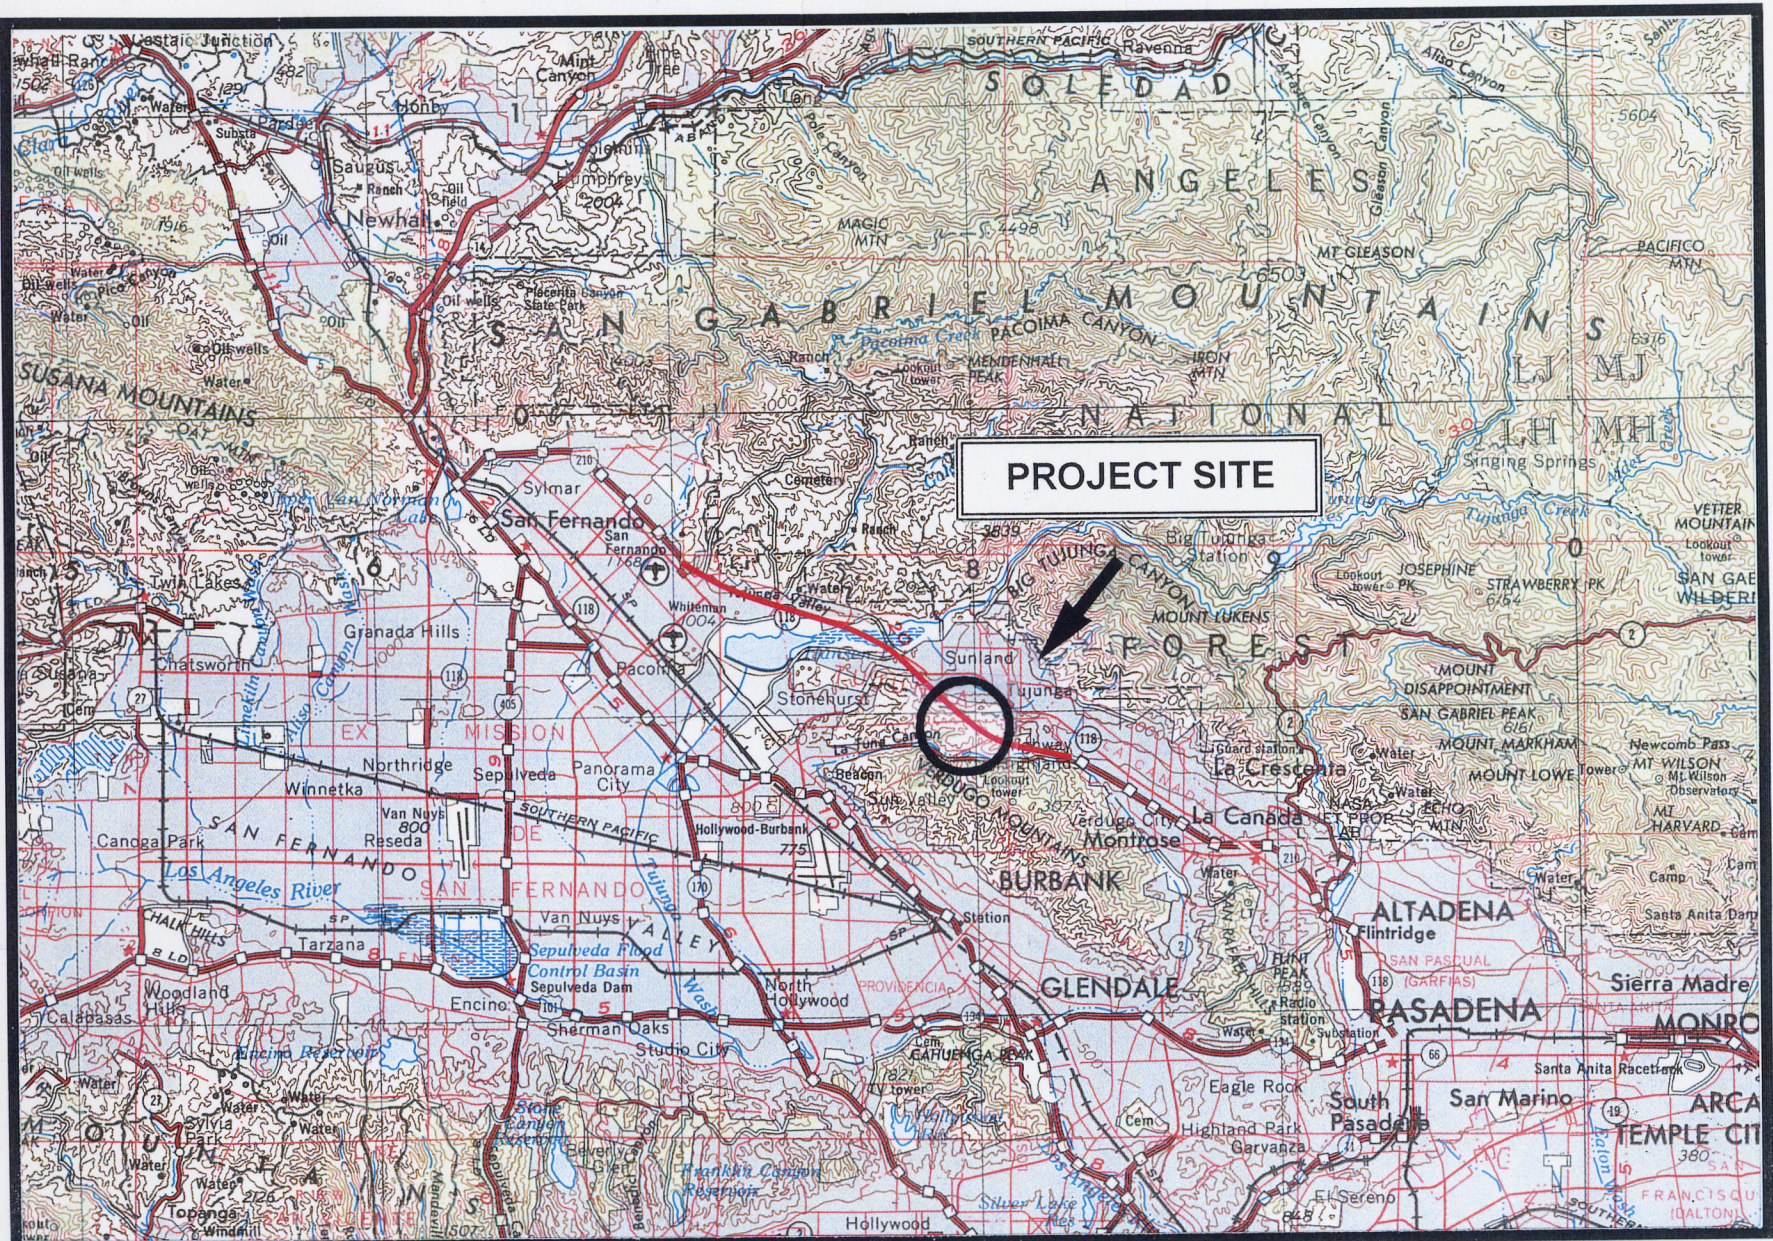

Adapted from USGS Los Angeles Quadrangle

**CANYON HILLS**  
Regional Map

GLENN LUKOS ASSOCIATES

EXHIBIT 1

# CANYON HILLS

City of Los Angeles | California

## LEGEND

- COYOTE SCAT
- ⊙ COYOTE SIGHTING
- ⊕ COYOTE TRACK
- ⊗ DEAD COYOTE
- ▲ DEAD COYOTE (Swift et al. 1993)
- DEER SCAT
- ⊙ DEER SIGHTING
- ⊕ DEER TRACK
- ⊗ DEAD DEER
- ▲ DEAD DEER (Swift et al. 1993)
- RACCOON TRACK
- FOX SCAT
- ⊗ DEAD SKUNK
- ◇ LA TUNA ACCESS
- Ⓢ TRACK STATIONS
- BLUELINE STREAM
- LOT LINES
- MISSING LINKS

## EXHIBIT 2 WILDLIFE MOVEMENT