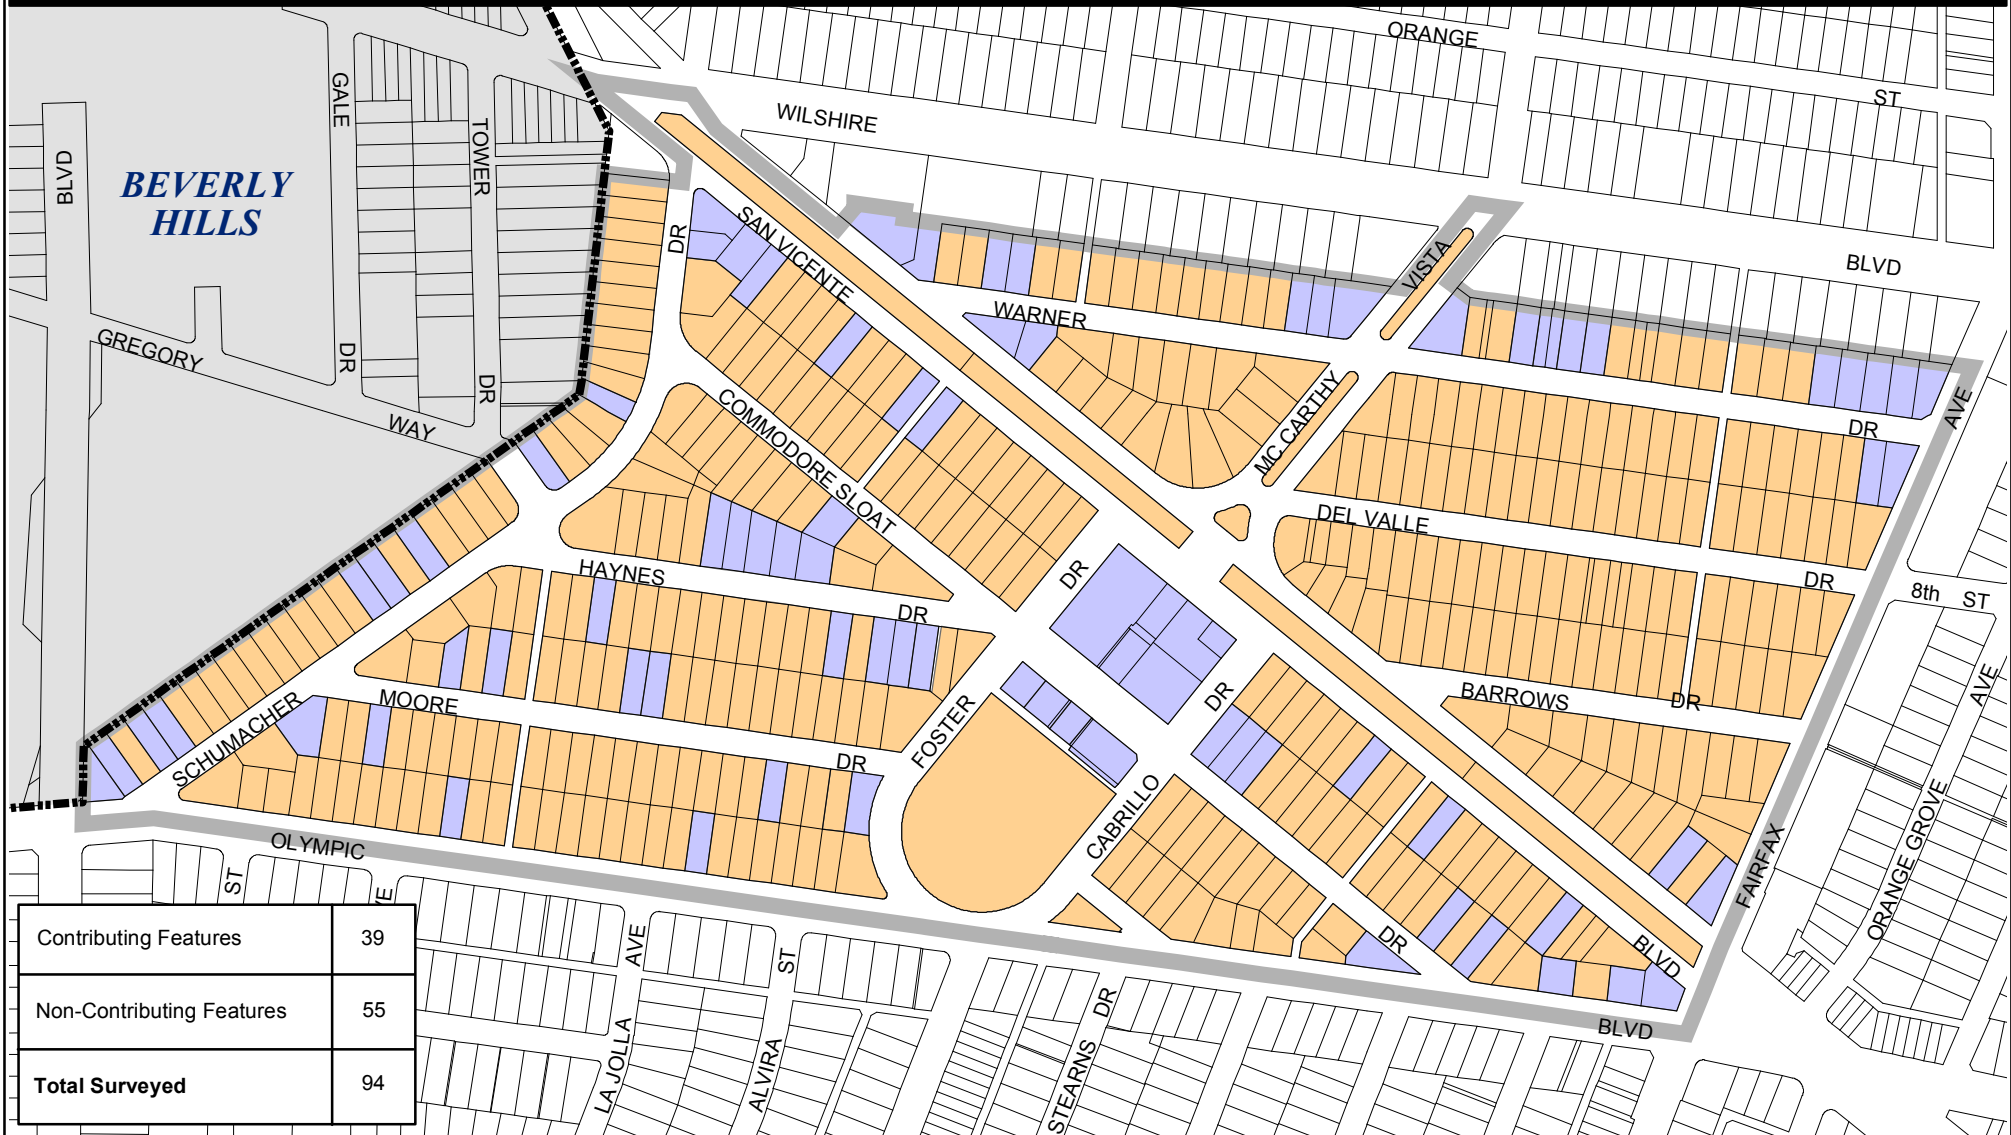

Carthay Circle Historic Preservation Overlay Zone HPOZ Historic Resources Inventory

Ordinance 172,074
Adoption Date: 06-03-1998
Effective Date: 07-24-1998

CPC-1997-88-HPOZ
Council File Index 97-0342

Contributing Features	39
Non-Contributing Features	55
Total Surveyed	94