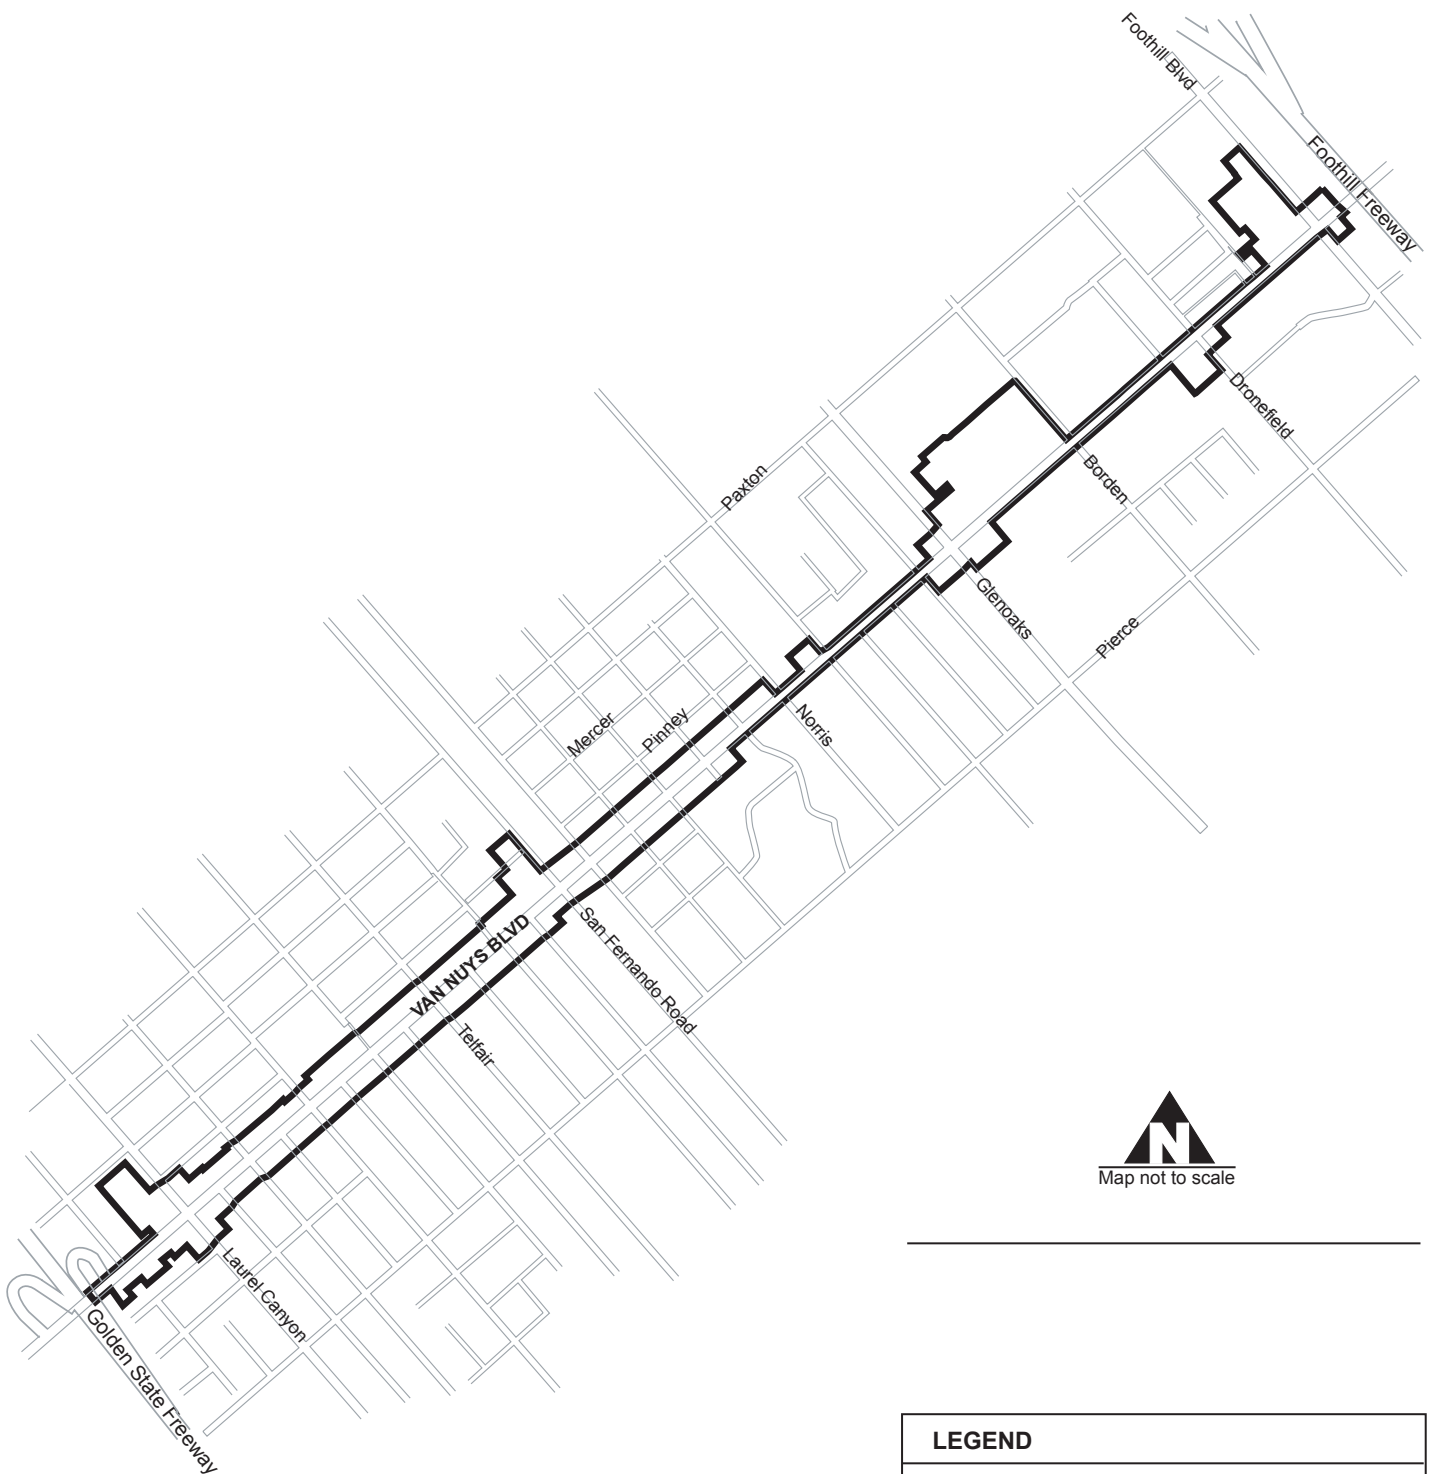

Pacoima

Community Design Overlay District/ Distrito de Diseño Urbano

LEGEND

-  Proposed Boundaries
-  Community Design Overlay (CDO)