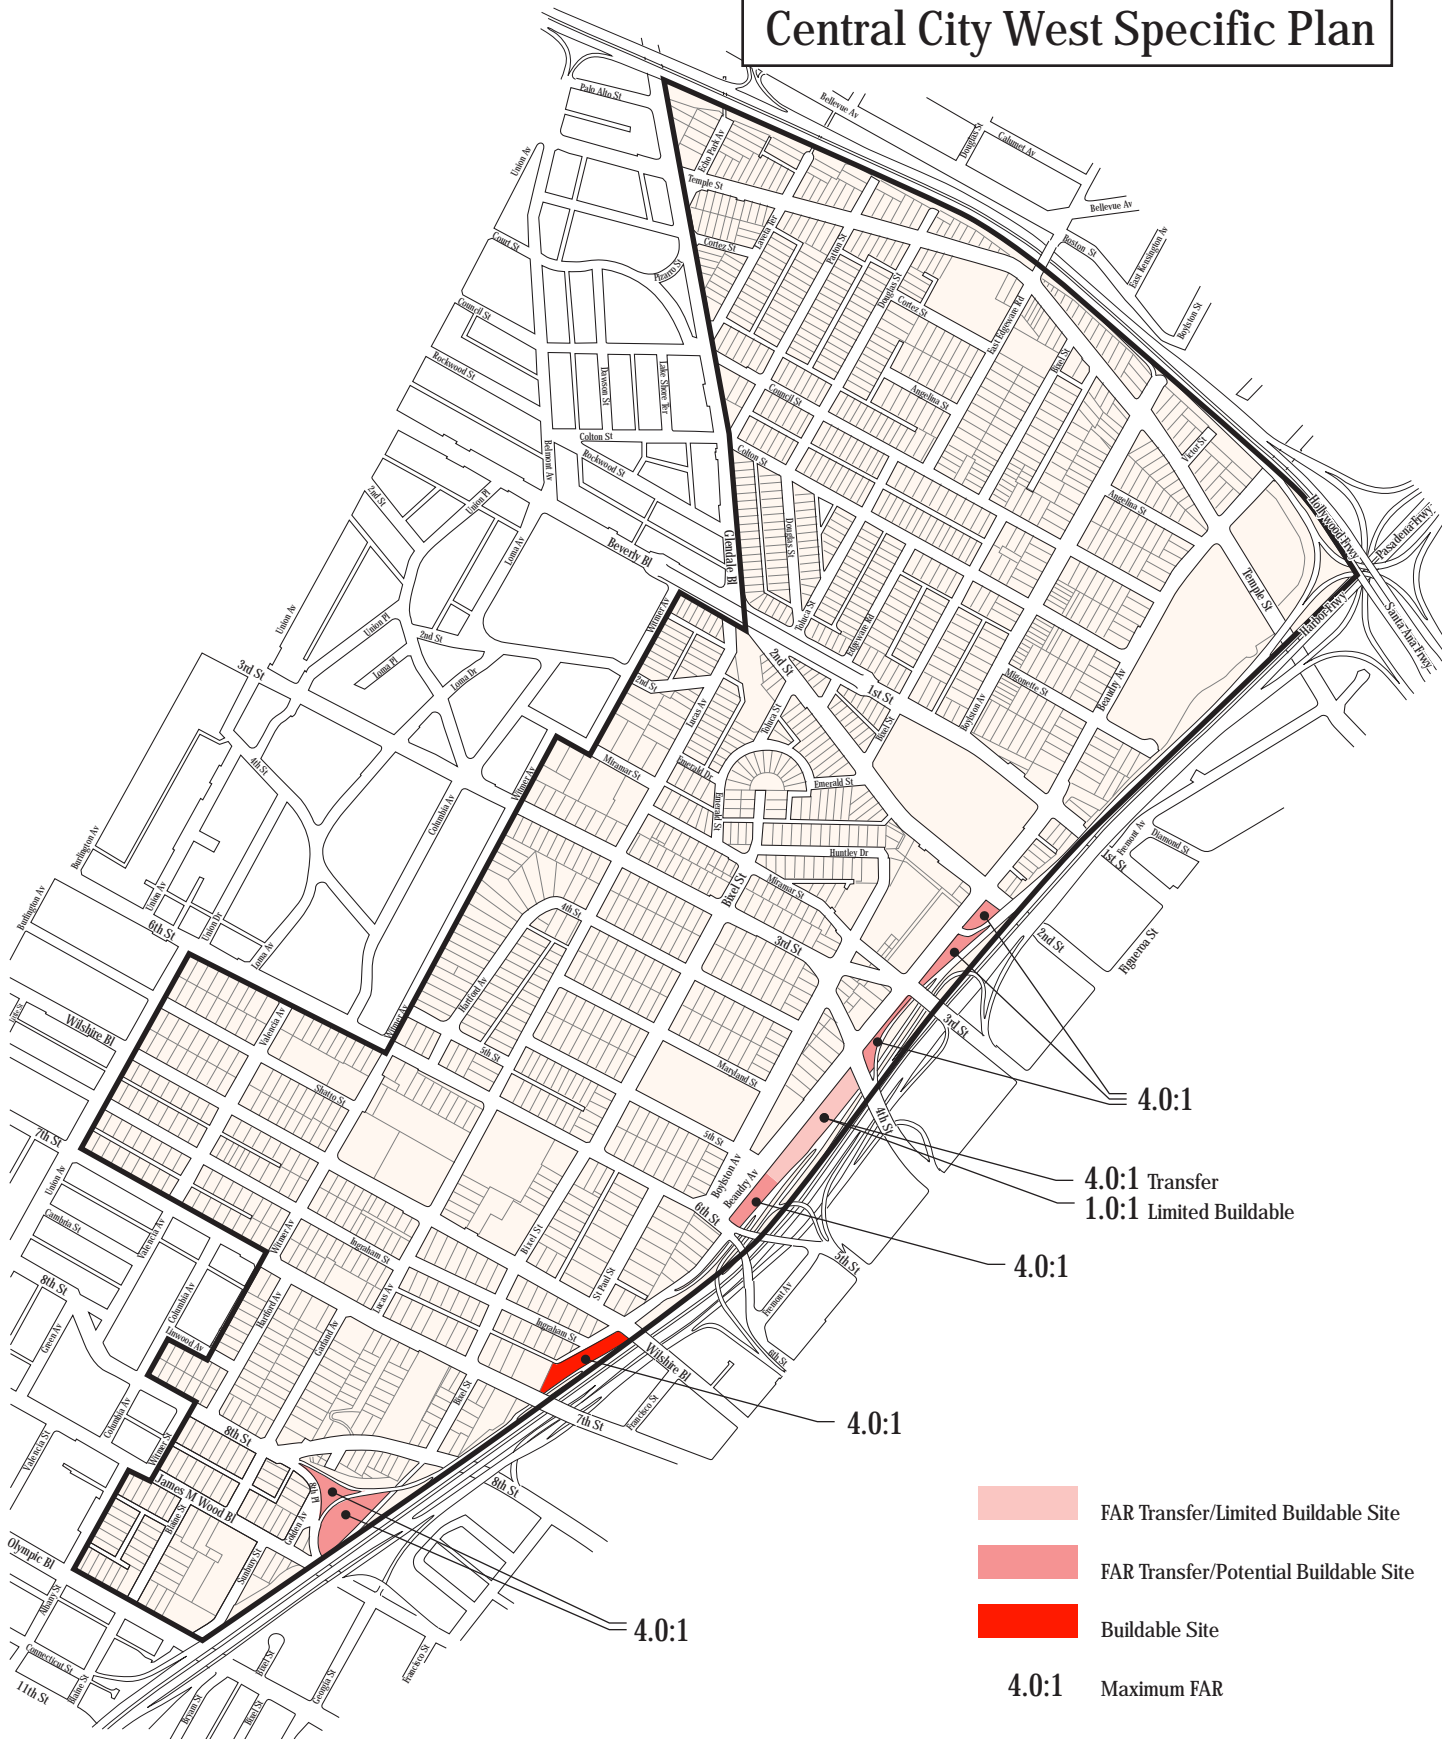

Central City West Specific Plan

Map No. 5
PF(CW) Sites

Not to scale