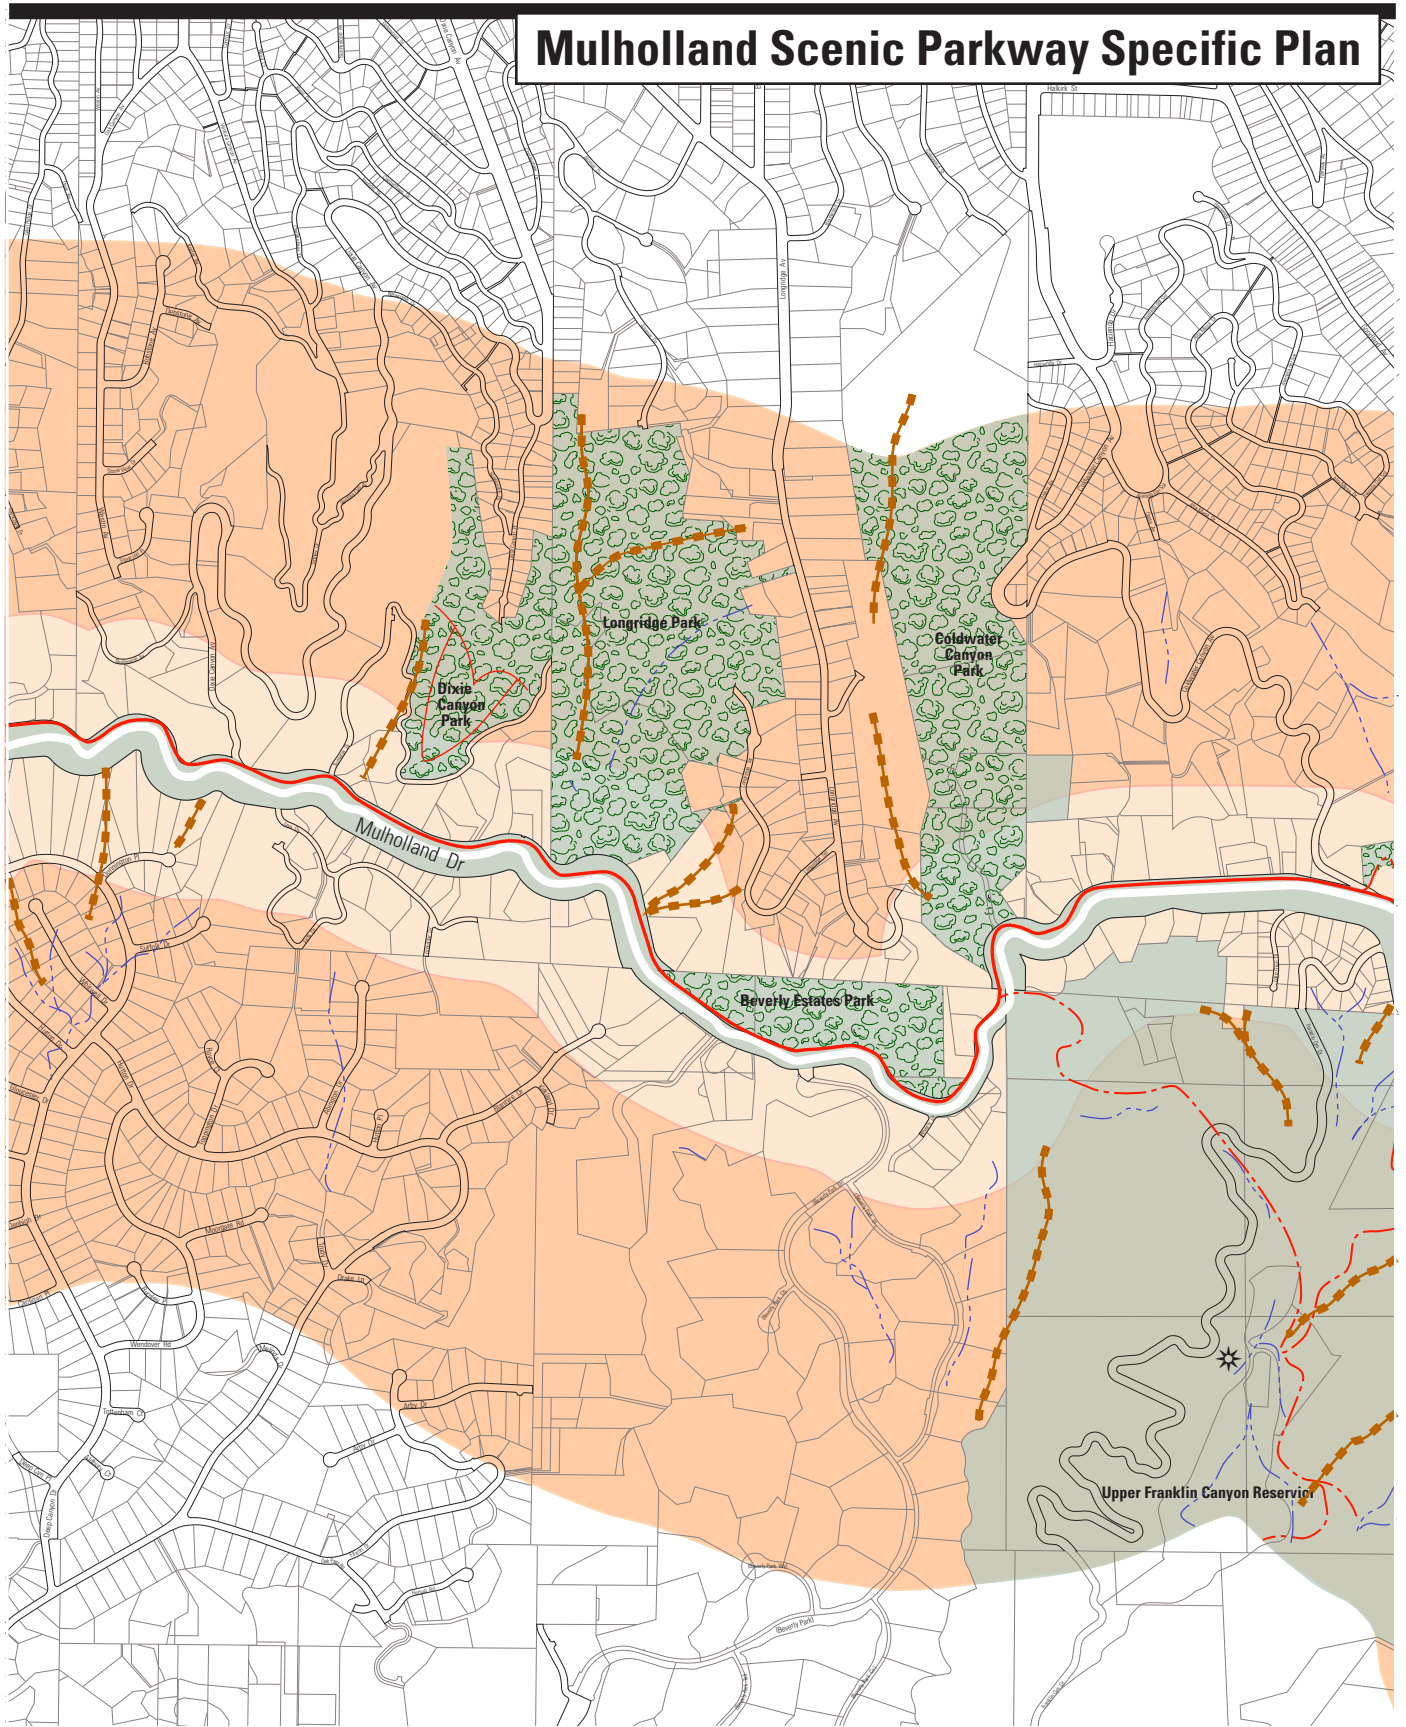

# Mulholland Scenic Parkway Specific Plan

-  Publicly-Owned Open Space
-  Roadway
-  Public Parkland
-  Prominent Ridge
-  Watercourse

-  Major Vista Point
-  Core Trail
-  Existing Trail, Fire, or Service Road
-  Proposed Trail
-  Organized Group Meeting Center
-  Visitor's Center