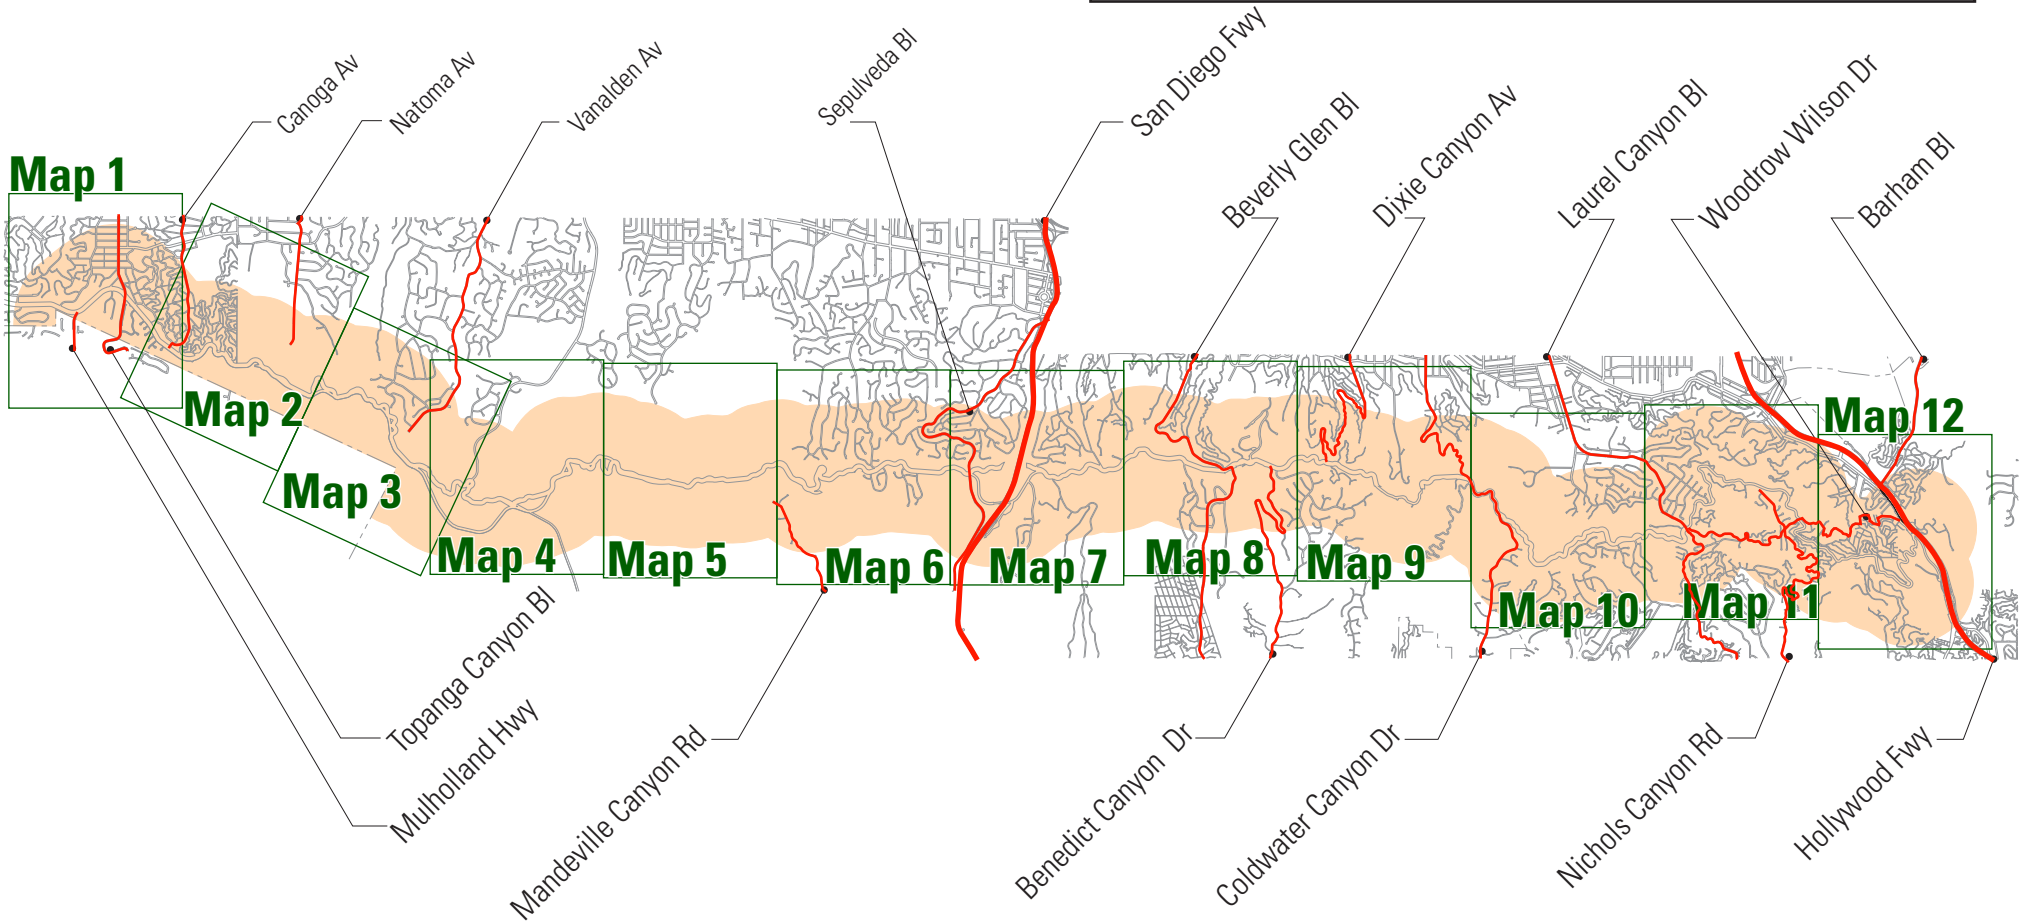

Mulholland Scenic Parkway Specific Plan

Boundary Definition Map Series Key