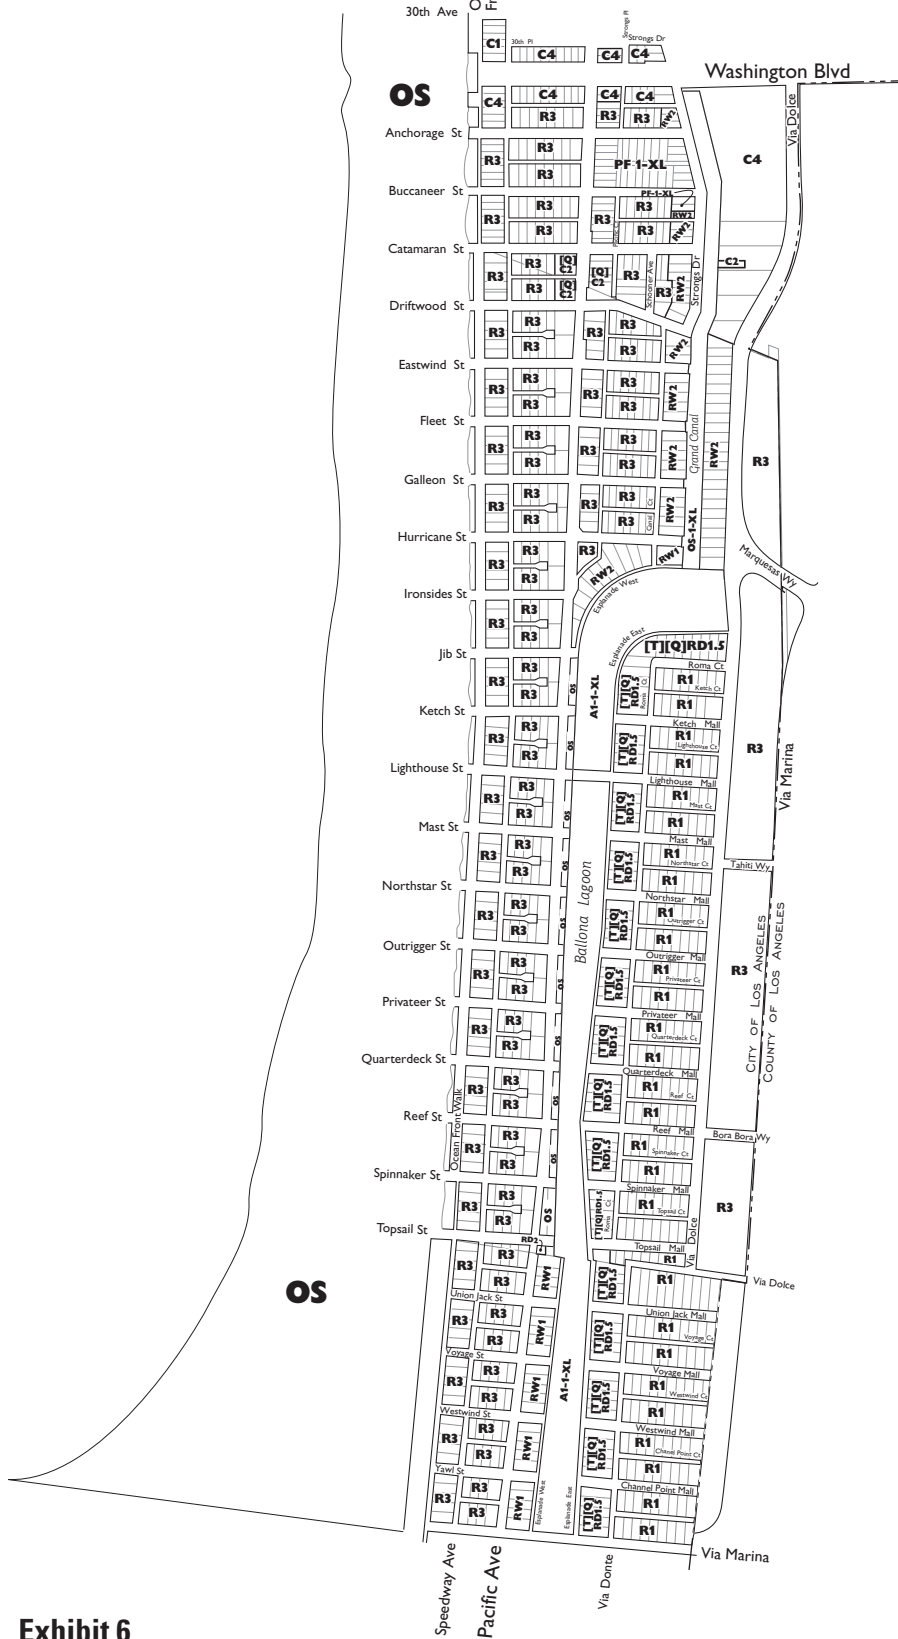

Venice Coastal Zone Specific Plan

Exhibit 6
Existing Zoning
Subarea: Marina Peninsula • Silver Strand •
Ballona Lagoon West • Ballona Lagoon East