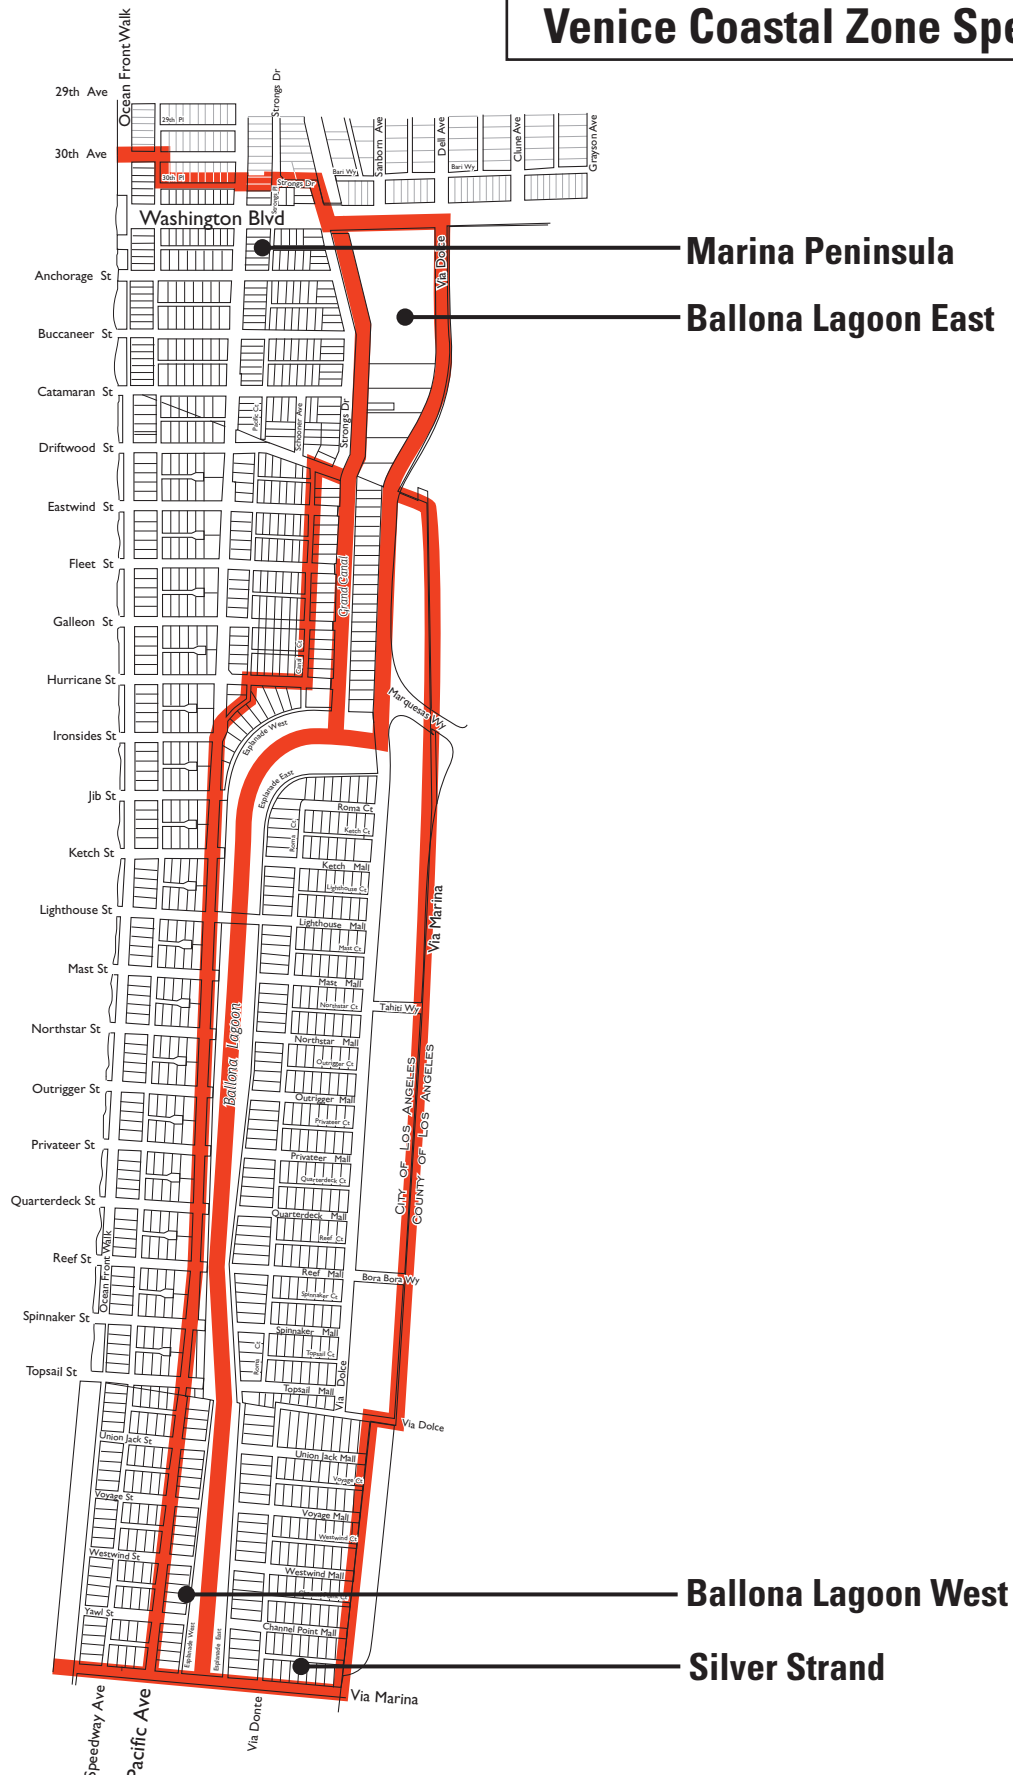

# Venice Coastal Zone Specific Plan

Exhibit 2

**Subarea: Marina Peninsula • Silver Strand •  
Ballona Lagoon West • Ballona Lagoon East**