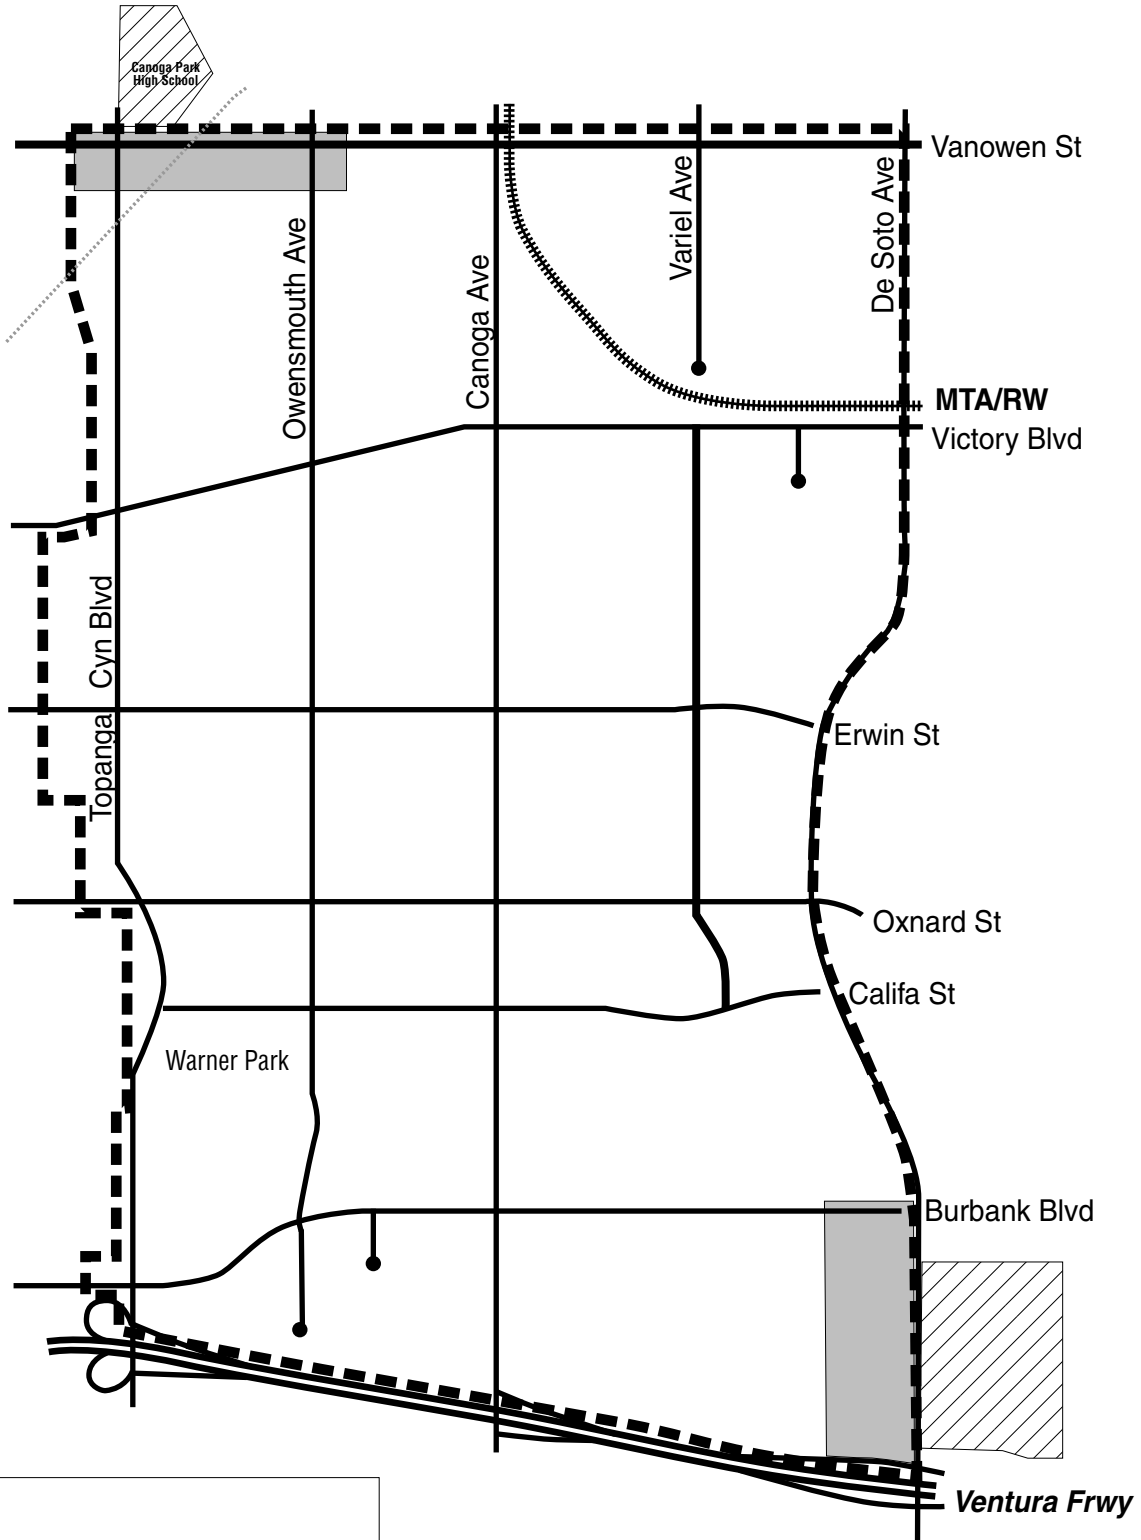

Warner Center Specific Plan

LEGEND

-  Areas within 500 Feet from Schools
-  Sensitive Receptors
-  Specific Plan Boundary

Noise Impact Areas

N
Not to Scale
Map 8