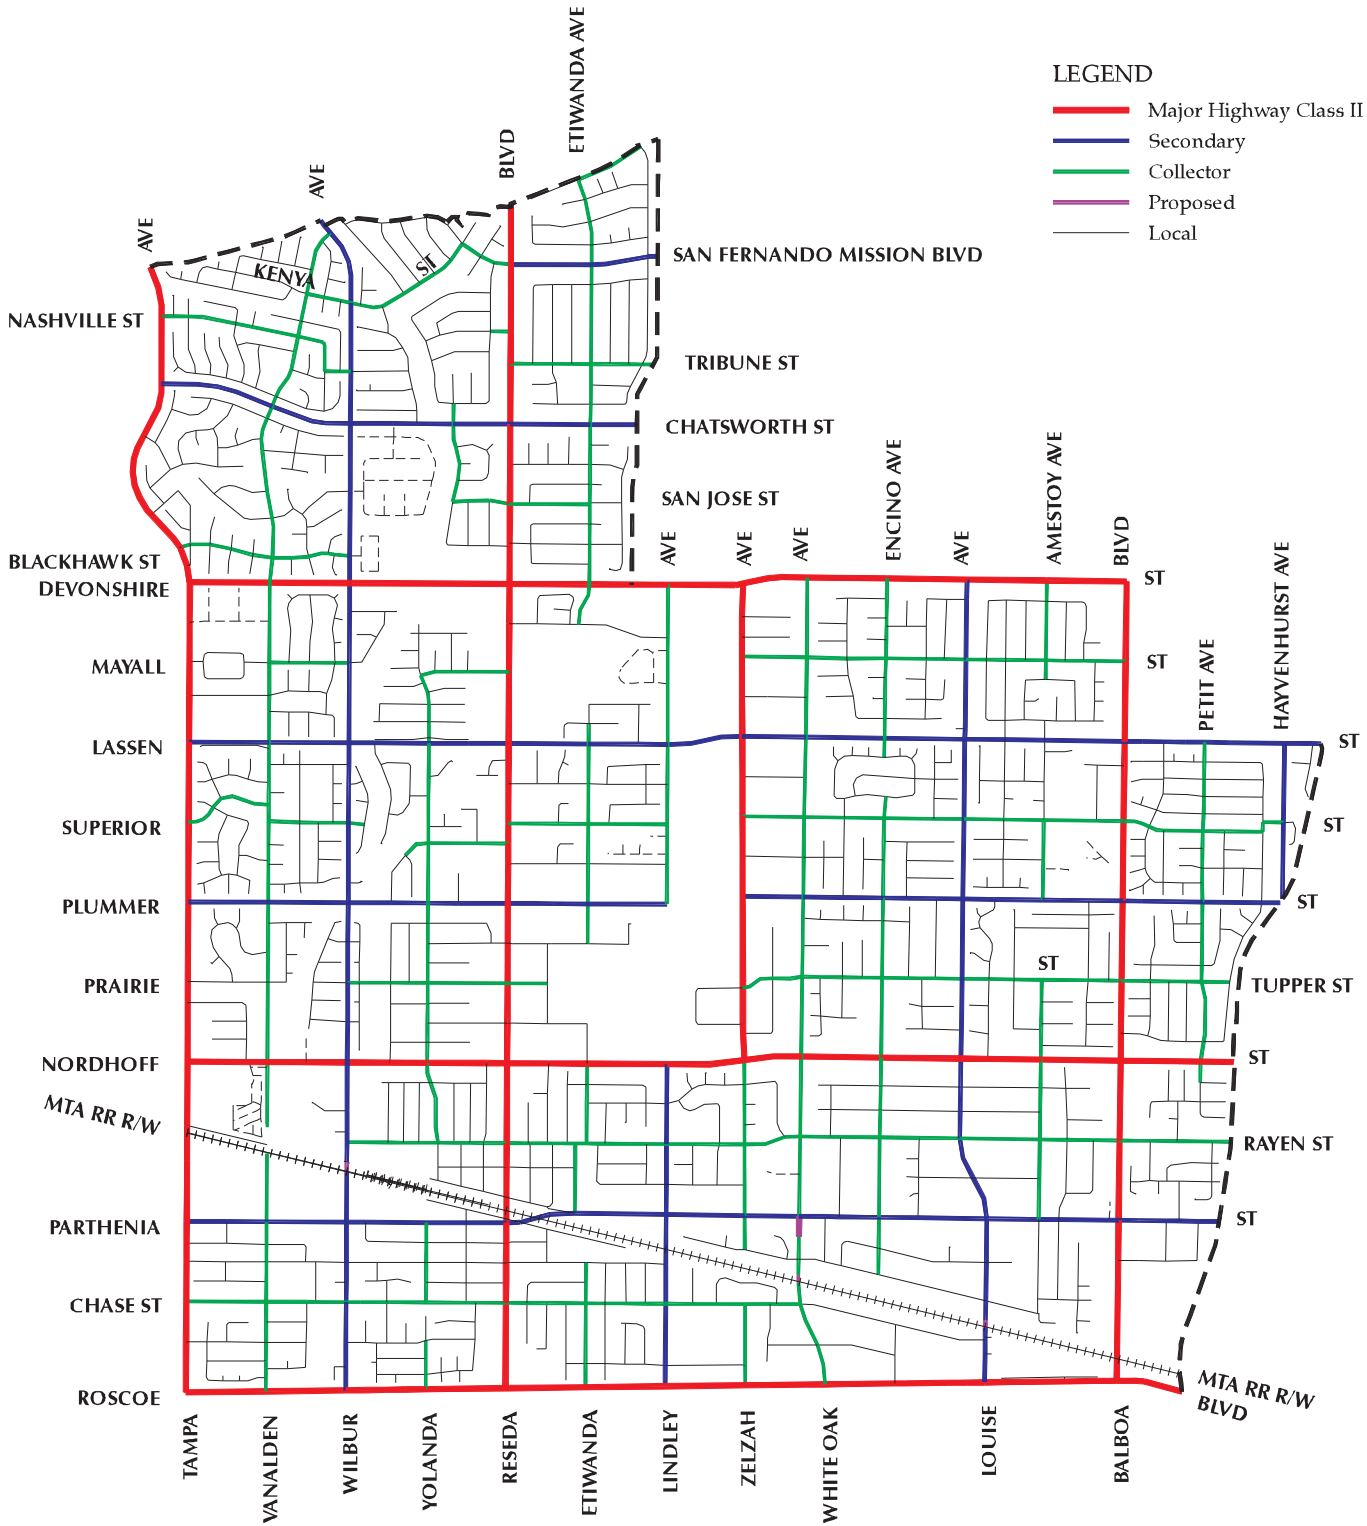

LEGEND

- Major Highway Class II
- Secondary
- Collector
- Proposed
- Local

GENERALIZED CIRCULATION NORTHRIDGE