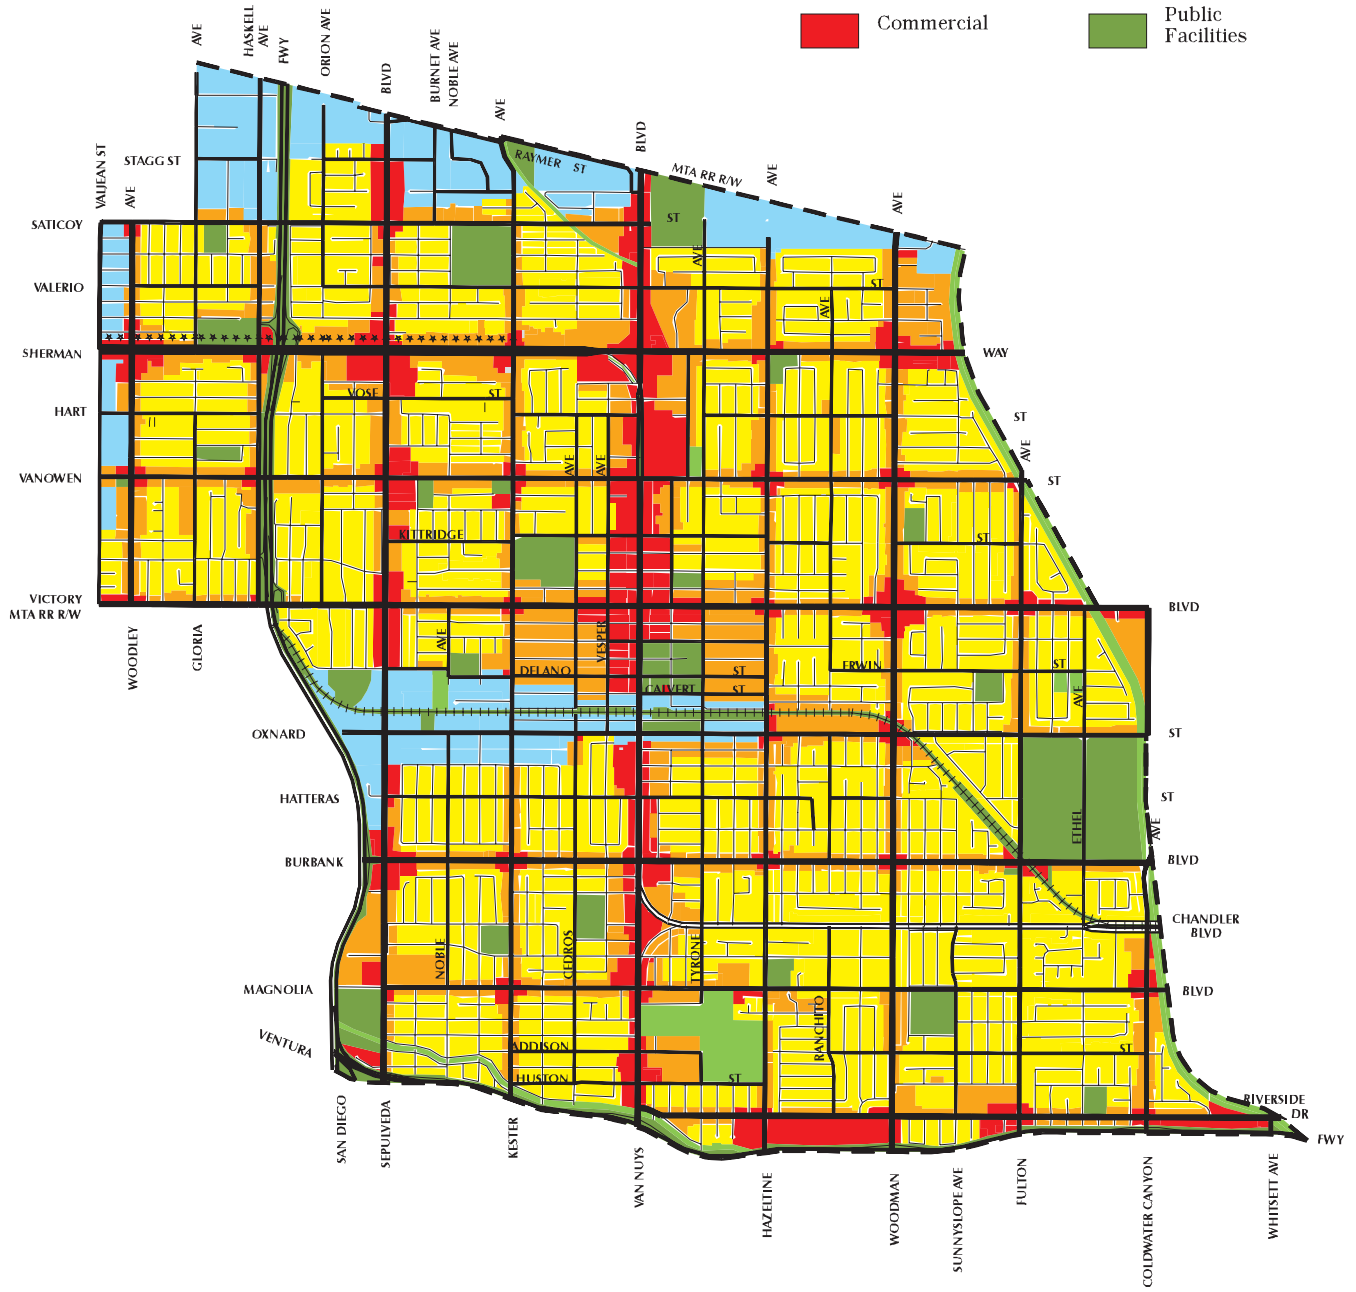

LEGEND

- Residential Single Family
- Residential Multiple Family
- Commercial
- Industrial
- Open Space
- Public Facilities

## GENERALIZED LAND USE VAN NUYS - NORTH SHERMAN OAKS