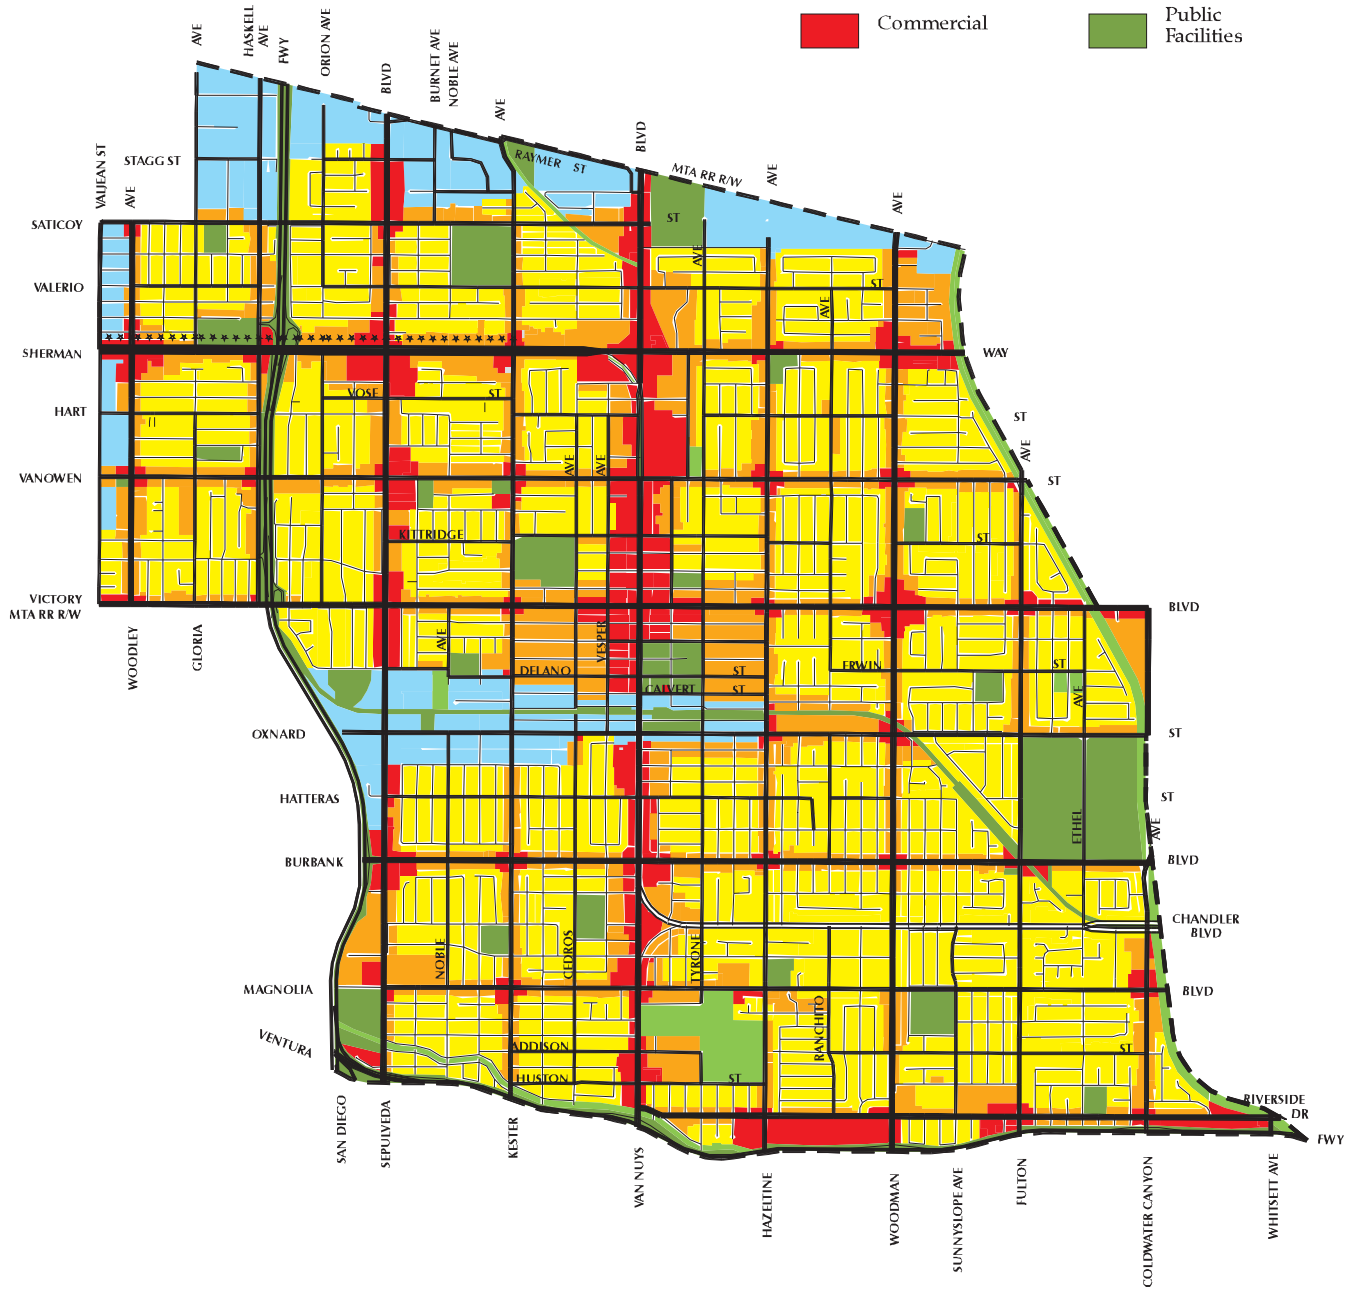

LEGEND

- Residential Single Family
- Residential Multiple Family
- Commercial
- Industrial
- Open Space
- Public Facilities

GENERALIZED LAND USE  
VAN NUYS - NORTH SHERMAN OAKS