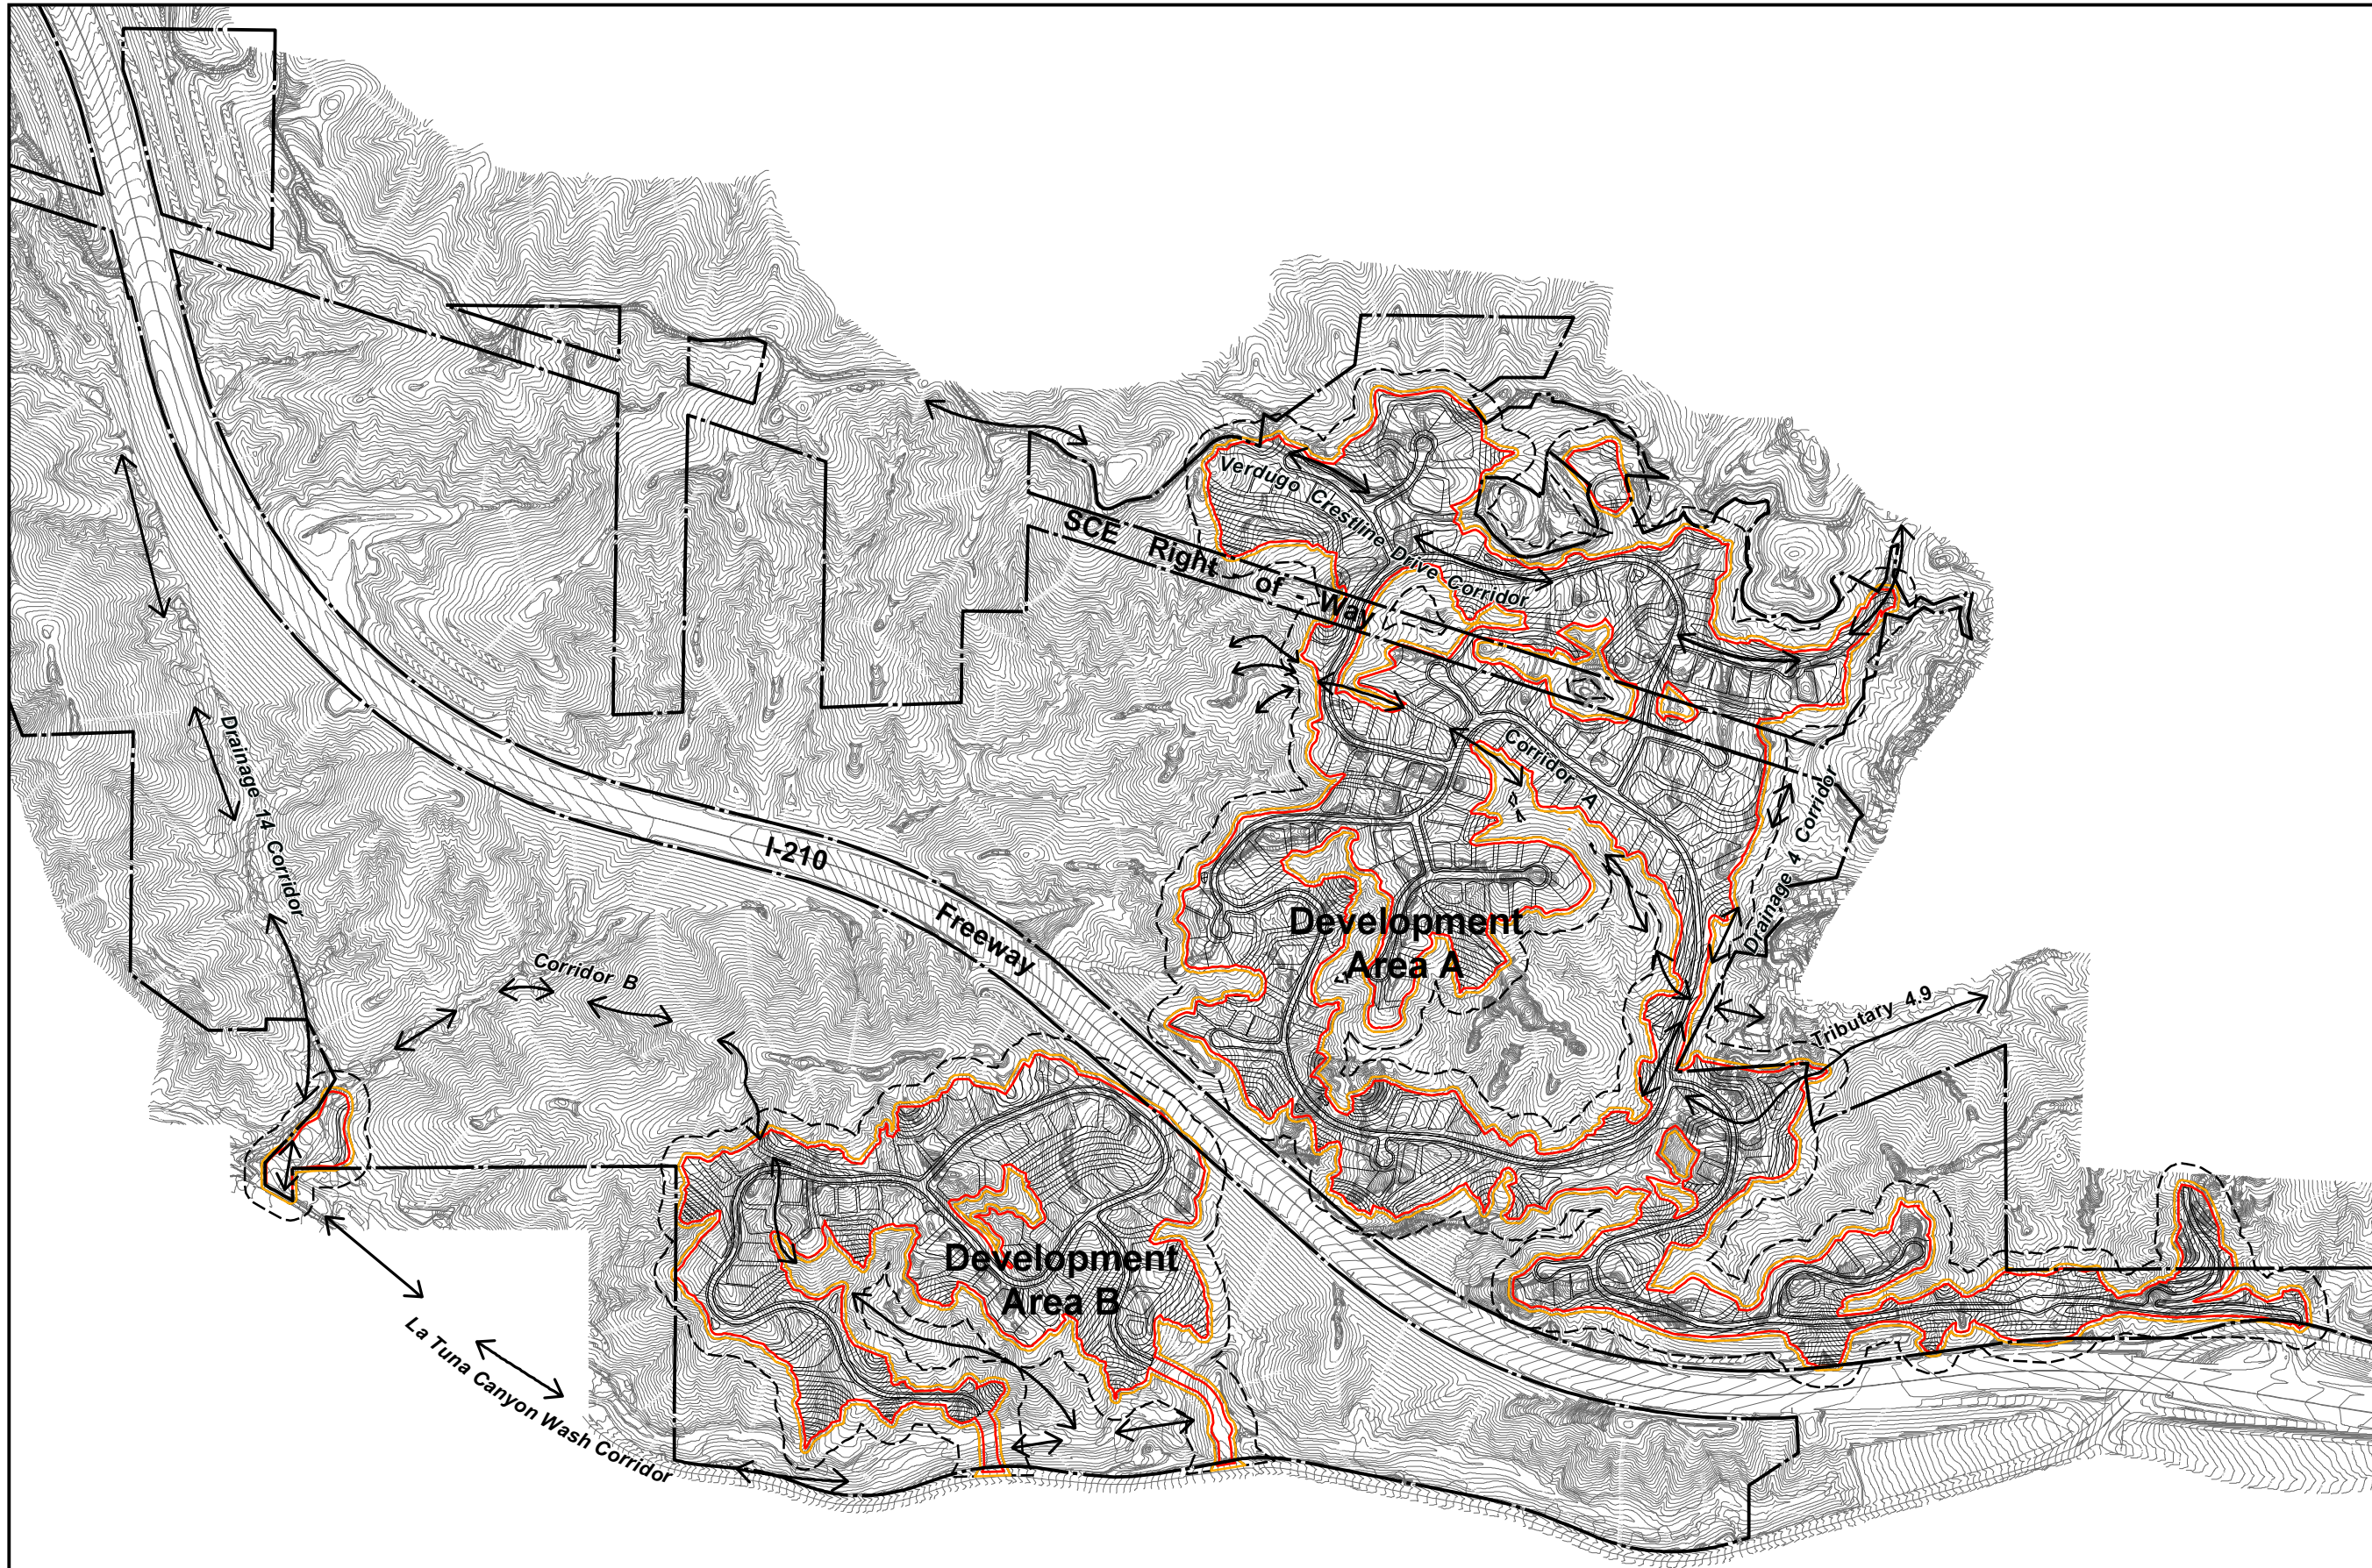

CANYON HILLS

City of Los Angeles | California

L E G E N D

← "MISSING LINKS"
(Potential Movement Paths)

EXHIBIT 4
DETAIL OF MISSING LINKS
LINKAGE #27

CANYON HILLS

City of Los Angeles | California

LEGEND

- ← WILDLIFE COORIDORS
- - - SITE BOUNDARY
- ▭ GRADING LIMITS
- ▭ BUFFER
- - - SURVEY

EXHIBIT 5 CORRIDORS THROUGH DEVELOPMENT