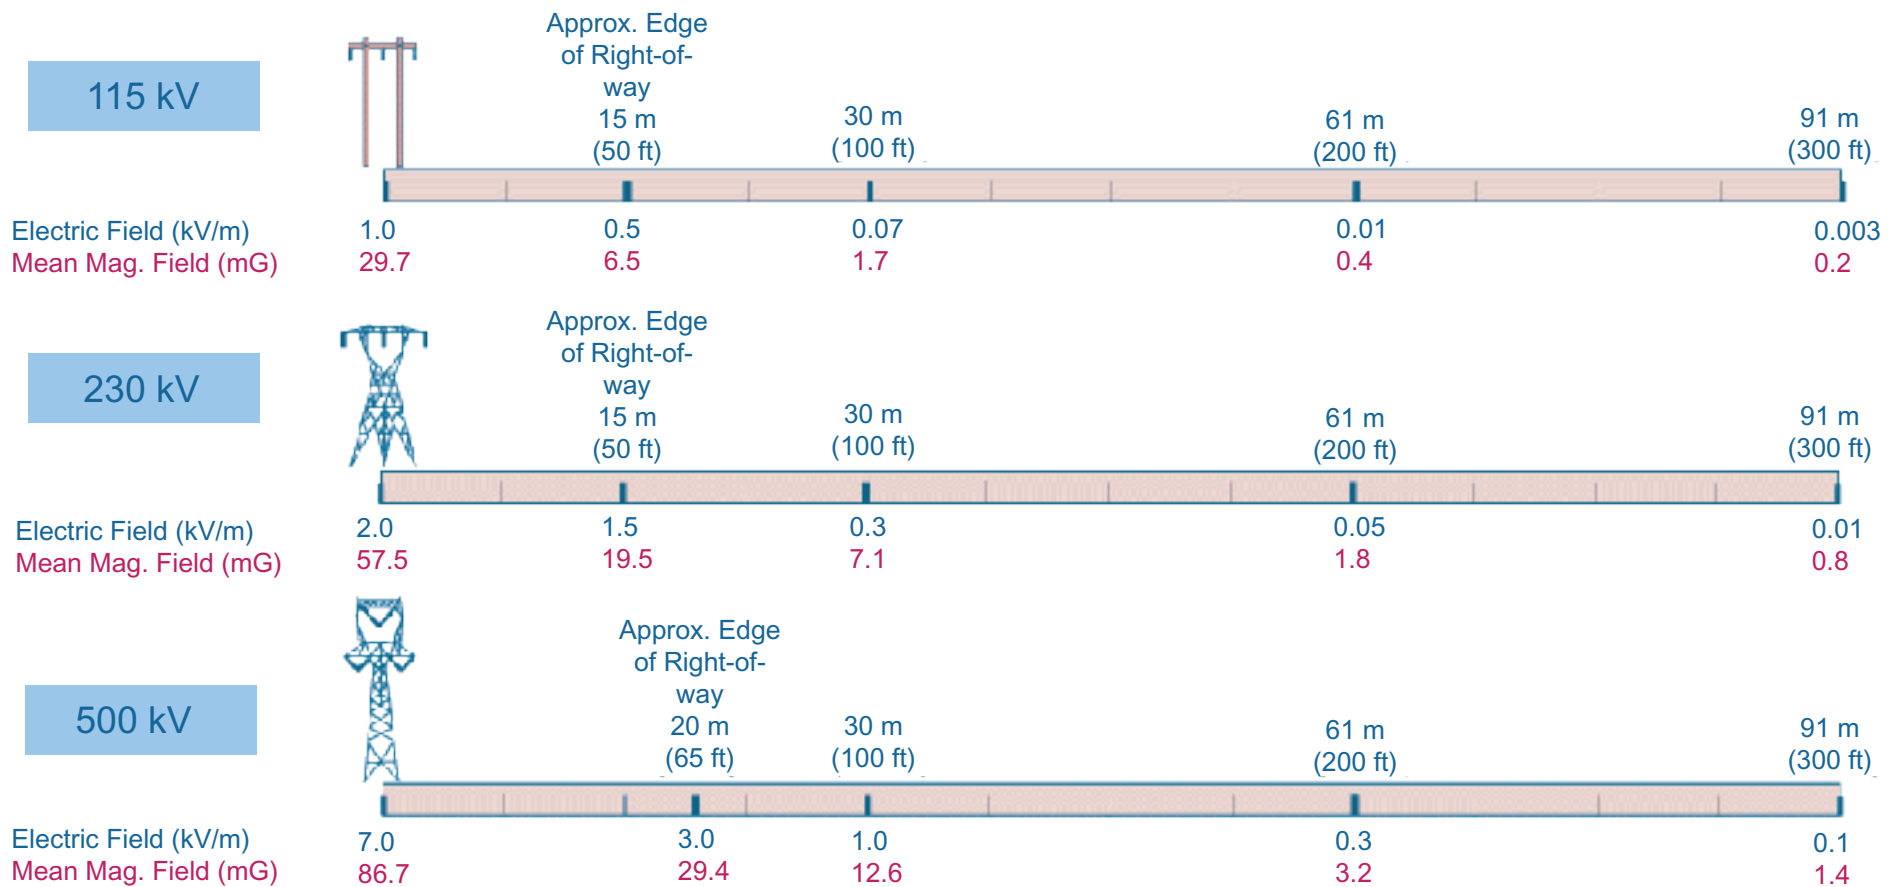

Typical EMF Levels for Transmission Lines

Source: IVI Online is copyright (c) 1994-2003 by Information Ventures, Inc.

CHRISTOPHER A. JOSEPH & ASSOCIATES
Environmental Planning and Research

Figure IV.M-1
Typical EMF Levels for Transmission Lines